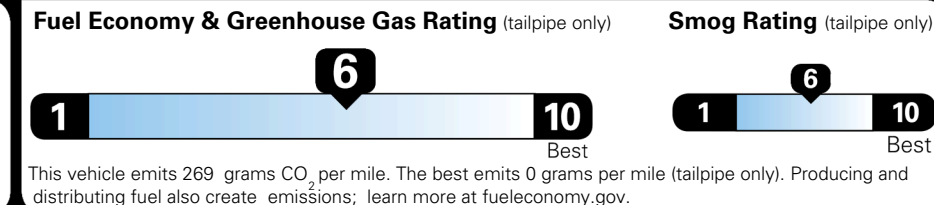

TOTAL ADDITIONAL WEIGHT: 11.4

EPA DOT Fuel Economy and Environment

Gasoline Vehicle

You save \$1,000
 in fuel costs
 over 5 years
 compared to the
 average new vehicle.

Annual fuel cost \$1,500

Actual results will vary for many reasons, including driving conditions and how you drive and maintain your vehicle. The average new vehicle gets 29 MPG and costs \$8,500 to fuel over 5 years. Cost estimates are based on 15,000 miles per year at \$ 3.30 per gallon. MPGe is miles per gasoline gallon equivalent. Vehicle emissions are a significant cause of climate change and smog.