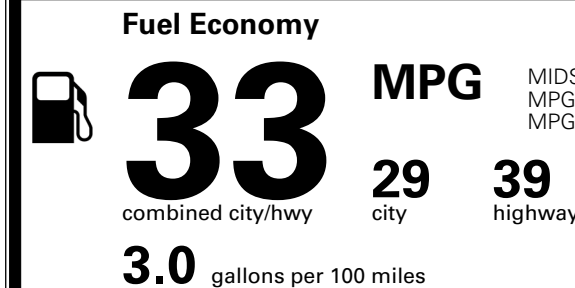

\$ 23,580.00

INLAND FREIGHT AND HANDLING

\$ 1,245.00

TOTAL MANUFACTURER'S SUGGESTED RETAIL PRICE ▶

\$ 24,825.00

*Additional terms and conditions apply.
 **Kia Connect may be currently unavailable for some Model Year 2022 and newer vehicles sold or purchased in Massachusetts; please see owners.kia.com for more information.
 NOTE: When you purchase this vehicle, Kia America, Inc. collects personal information you provide to the dealership. For information on our collection and use of personal information and your rights, please see our Privacy Policy on www.kia.com.

TOTAL ADDITIONAL WEIGHT: 11.4

EPA DOT Fuel Economy and Environment

Gasoline Vehicle

You save \$1,000
 in fuel costs
 over 5 years
 compared to the
 average new vehicle.

Annual fuel cost \$1,500

Actual results will vary for many reasons, including driving conditions and how you drive and maintain your vehicle. The average new vehicle gets 29 MPG and costs \$8,500 to fuel over 5 years. Cost estimates are based on 15,000 miles per year at \$ 3.30 per gallon. MPGe is miles per gasoline gallon equivalent. Vehicle emissions are a significant cause of climate change and smog.