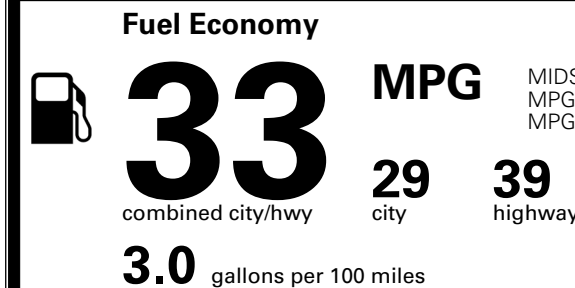

\$ 23,580.00

INLAND FREIGHT AND HANDLING

\$ 1,245.00

TOTAL MANUFACTURER'S SUGGESTED RETAIL PRICE ▶

\$ 24,825.00

*Additional terms and conditions apply.
 **Kia Connect may be currently unavailable for some Model Year 2022 and newer vehicles sold or purchased in Massachusetts; please see owners.kia.com for more information.
 NOTE: When you purchase this vehicle, Kia America, Inc. collects personal information you provide to the dealership. For information on our collection and use of personal information and your rights, please see our Privacy Policy on www.kia.com.

TOTAL ADDITIONAL WEIGHT: 11.4

EPA DOT Fuel Economy and Environment

Gasoline Vehicle

You save \$1,000
 in fuel costs over 5 years compared to the average new vehicle.

Annual fuel cost \$1,500

Actual results will vary for many reasons, including driving conditions and how you drive and maintain your vehicle. The average new vehicle gets 29 MPG and costs \$8,500 to fuel over 5 years. Cost estimates are based on 15,000 miles per year at \$ 3.30 per gallon. MPGe is miles per gasoline gallon equivalent. Vehicle emissions are a significant cause of climate change and smog.