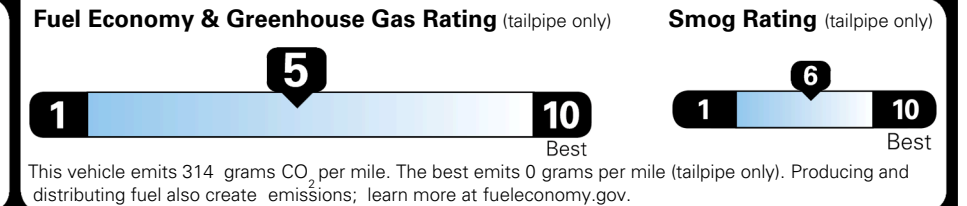

\$2,300.00

MSRP INCLUDING OPTIONS

\$ 31,190.00

INLAND FREIGHT AND HANDLING

\$ 1,245.00

TOTAL MANUFACTURER'S SUGGESTED RETAIL PRICE ▶

\$ 32,435.00

TOTAL ADDITIONAL WEIGHT:

EPA DOT Fuel Economy and Environment

Gasoline Vehicle

You spend
\$250
 more in fuel costs
 over 5 years
 compared to the
 average new vehicle.

Annual fuel cost
\$1,750

Actual results will vary for many reasons, including driving conditions and how you drive and maintain your vehicle. The average new vehicle gets 29 MPG and costs \$8,500 to fuel over 5 years. Cost estimates are based on 15,000 miles per year at \$ 3.30 per gallon. MPGe is miles per gasoline gallon equivalent. Vehicle emissions are a significant cause of climate change and smog.