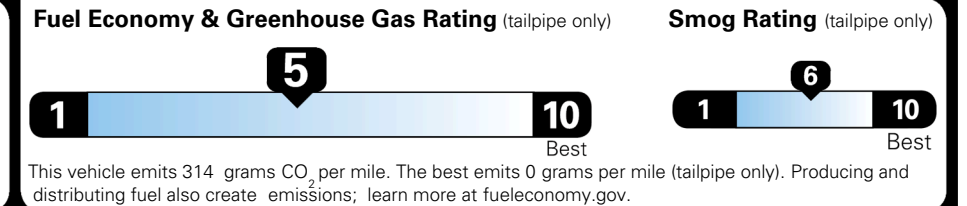

Actual results will vary for many reasons, including driving conditions and how you drive and maintain your vehicle. The average new vehicle gets 29 MPG and costs $8,500 to fuel over 5 years. Cost estimates are based on 15,000 miles per year at $ 3.30 per gallon. MPGe is miles per gasoline gallon equivalent. Vehicle emissions are a significant cause of climate change and smog.

fueleconomy.gov

Calculate personalized estimates and compare vehicles

GOVERNMENT 5-STAR SAFETY RATINGS

Overall Vehicle Score ★ ★ ★ ★ ★

Based on the combined rating of frontal, side and rollover.
Should ONLY be compared to other vehicles of similar size and weight.

Frontal Driver ★ ★ ★ ★ ★

Crash Passenger ★ ★ ★ ★ ★

Based on the risk of injury in a frontal impact.
Should ONLY be compared to other vehicles of similar size and weight.

Side Front seat ★ ★ ★ ★ ★

Crash Rear seat ★ ★ ★ ★ ★

Star ratings based on the risk of injury in a side impact.

Rollover ★ ★ ★ ★ ★

Star ratings based on the risk of rollover in a single-vehicle crash.

Star ratings range from 1 to 5 stars (★★★★★) with 5 being the highest.

Source: National Highway Traffic Safety Administration (NHTSA).

www.safercar.gov or 1-888-327-4236

Manufacturer's suggested retail price includes Manufacturer's recommended pre-delivery service. License and title fees, state and local taxes and other dealer installed options and accessories are not included in the manufacturer's suggested retail price.

PARTS CONTENT INFORMATION

FOR VEHICLES IN THIS CAR LINE U.S./CANADIAN PARTS CONTENT: 20 %

MAJOR SOURCES OF FOREIGN PARTS:
MEXICO: 45%
KOREA: 30%

NOTE: PARTS CONTENT DOES NOT INCLUDE FINAL ASSEMBLY, DISTRIBUTION, OR OTHER NON-PARTS COSTS.

FOR THIS VEHICLE FINAL ASSEMBLY POINT:
PESQUERIA, NL, MEXICO

COUNTRY OF ORIGIN

ENGINE (MOTOR): USA

TRANSMISSION: KOREA

*Additional terms and conditions apply.

**Kia Connect may be currently unavailable for some Model Year 2022 and newer vehicles sold or purchased in Massachusetts; please see owners.kia.com for more information.

NOTE: When you purchase this vehicle, Kia America, Inc. collects personal information you provide to the dealership. For information on our collection and use of personal information and your rights, please see our Privacy Policy on www.kia.com.