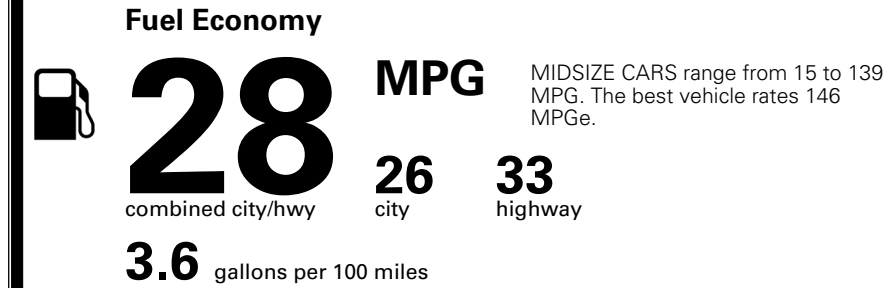

\$ 1,245.00

TOTAL MANUFACTURER'S SUGGESTED RETAIL PRICE ▶

\$ 32,330.00

TOTAL ADDITIONAL WEIGHT:

EPA DOT Fuel Economy and Environment

Gasoline Vehicle

You spend
\$250
 more in fuel costs
 over 5 years
 compared to the
 average new vehicle.