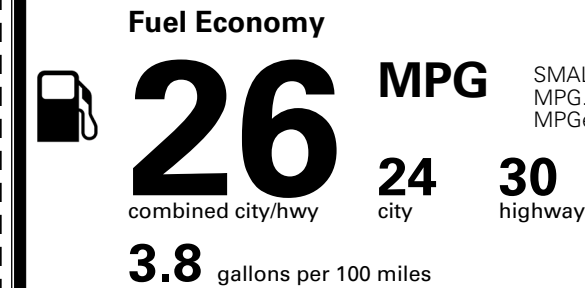

MSRP INCLUDING OPTIONS \$ 34,570.00

INLAND FREIGHT AND HANDLING \$ 1,495.00

TOTAL MANUFACTURER'S SUGGESTED RETAIL PRICE ▶ \$ 36,065.00

TOTAL ADDITIONAL WEIGHT: 11.6

EPA DOT Fuel Economy and Environment

SMALL SUVs range from 14 to 125 MPG. The best vehicle rates 146 MPGe.