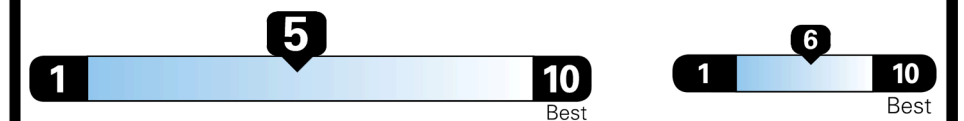

This vehicle emits 339 grams CO₂ per mile. The best emits 0 grams per mile (tailpipe only). Producing and distributing fuel also create emissions; learn more at fueleconomy.gov.

Actual results will vary for many reasons, including driving conditions and how you drive and maintain your vehicle. The average new vehicle gets 29 MPG and costs $8,500 to fuel over 5 years. Cost estimates are based on 15,000 miles per year at $ 3.30 per gallon. MPGe is miles per gasoline gallon equivalent. Vehicle emissions are a significant cause of climate change and smog.

fueleconomy.gov

Calculate personalized estimates and compare vehicles