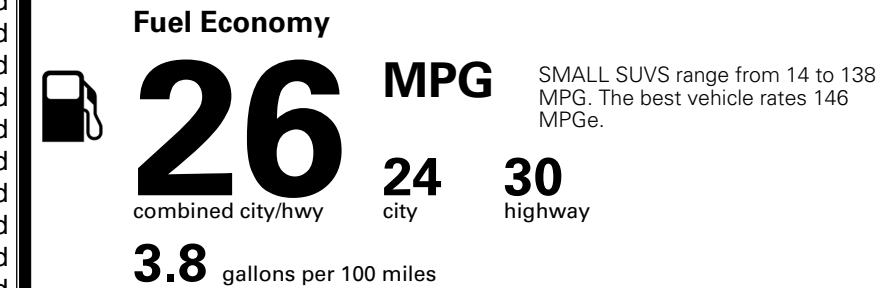

\$ 1,495.00

TOTAL MANUFACTURER'S SUGGESTED RETAIL PRICE ▶

\$ 35,580.00

TOTAL ADDITIONAL WEIGHT: 6.6

EPA DOT Fuel Economy and Environment

Gasoline Vehicle

You spend \$1,000 more in fuel costs over 5 years compared to the average new vehicle.