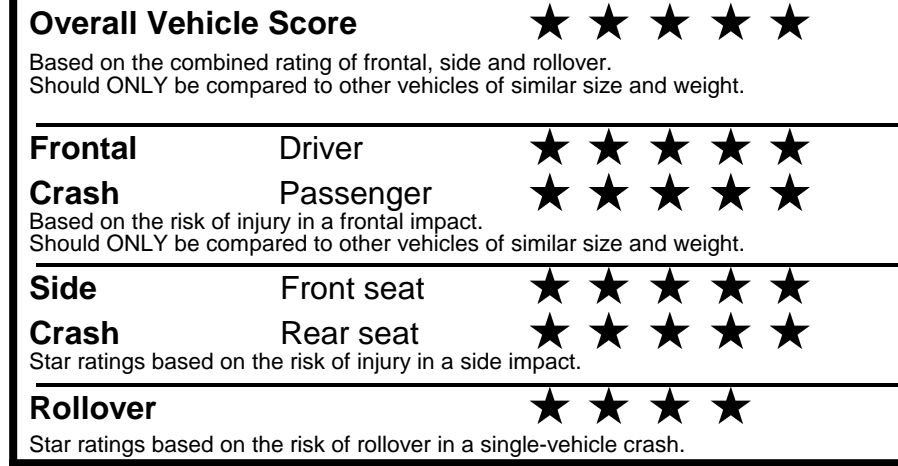

GOVERNMENT 5-STAR SAFETY RATINGS

PARTS CONTENT INFORMATION

FOR VEHICLES IN THIS CAR LINE U.S./CANADIAN PARTS CONTENT: 55 %

MAJOR SOURCES OF FOREIGN PARTS: KOREA: 30%

NOTE: PARTS CONTENT DOES NOT INCLUDE FINAL ASSEMBLY, DISTRIBUTION, OR OTHER NON-PARTS COSTS.

Star ratings range from 1 to 5 stars (★★★★★) with 5 being the highest. Source: National Highway Traffic Safety Administration (NHTSA). www.safercar.gov or 1-888-327-4236

FOR THIS VEHICLE FINAL ASSEMBLY POINT: WEST POINT, GA, USA

Manufacturer's suggested retail price includes Manufacturer's recommended pre-delivery service. License and title fees, state and local taxes and other dealer installed options and accessories are not included in the manufacturer's suggested retail price.

COUNTRY OF ORIGIN ENGINE (MOTOR): USA

TRANSMISSION: USA