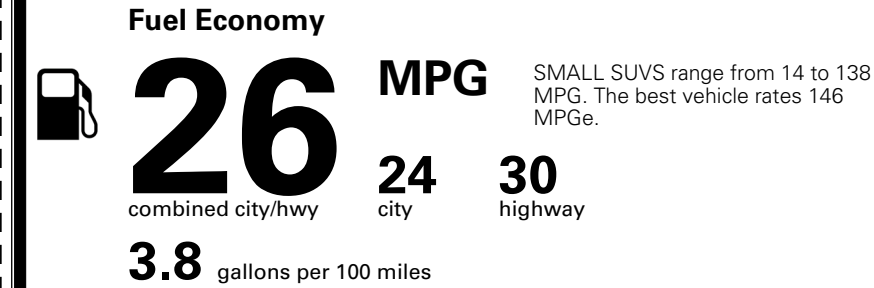

EPA DOT Fuel Economy and Environment

Gasoline Vehicle

You spend $1,000 more in fuel costs over 5 years compared to the average new vehicle.

Annual fuel cost $1,900