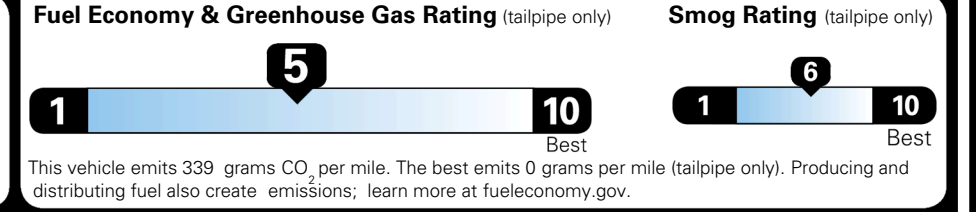

EPA DOT Fuel Economy and Environment

Gasoline Vehicle

You spend \$1,000 more in fuel costs over 5 years compared to the average new vehicle.

Annual fuel cost \$1,900

Actual results will vary for many reasons, including driving conditions and how you drive and maintain your vehicle. The average new vehicle gets 29 MPG and costs \$8,500 to fuel over 5 years. Cost estimates are based on 15,000 miles per year at \$ 3.30 per gallon. MPGe is miles per gasoline gallon equivalent. Vehicle emissions are a significant cause of climate change and smog.