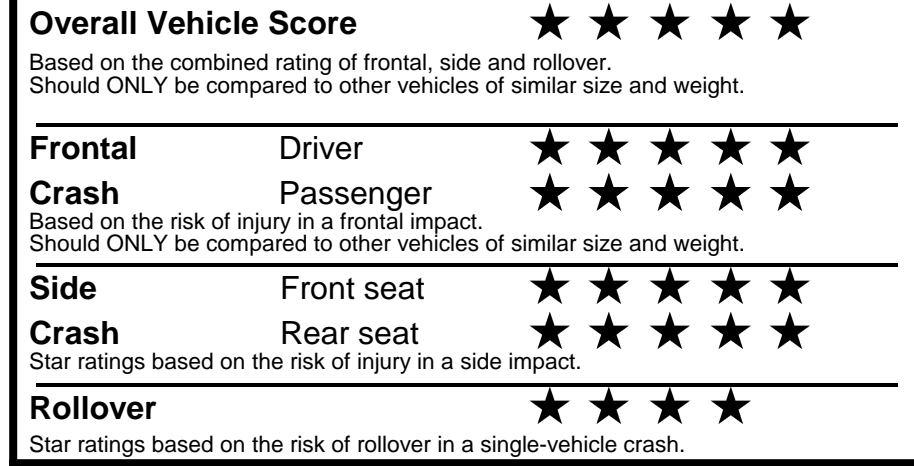

GOVERNMENT 5-STAR SAFETY RATINGS

PARTS CONTENT INFORMATION

FOR VEHICLES IN THIS CAR LINE U.S./CANADIAN PARTS CONTENT: 55 %

MAJOR SOURCES OF FOREIGN PARTS: KOREA: 30%

NOTE: PARTS CONTENT DOES NOT INCLUDE FINAL ASSEMBLY, DISTRIBUTION, OR OTHER NON-PARTS COSTS.

Star ratings range from 1 to 5 stars (★★★★★) with 5 being the highest. Source: National Highway Traffic Safety Administration (NHTSA). www.safercar.gov or 1-888-327-4236

FOR THIS VEHICLE FINAL ASSEMBLY POINT: WEST POINT, GA, USA

Manufacturer's suggested retail price includes Manufacturer's recommended pre-delivery service. License and title fees, state and local taxes and other dealer installed options and accessories are not included in the manufacturer's suggested retail price.

COUNTRY OF ORIGIN ENGINE (MOTOR): USA

TRANSMISSION: USA