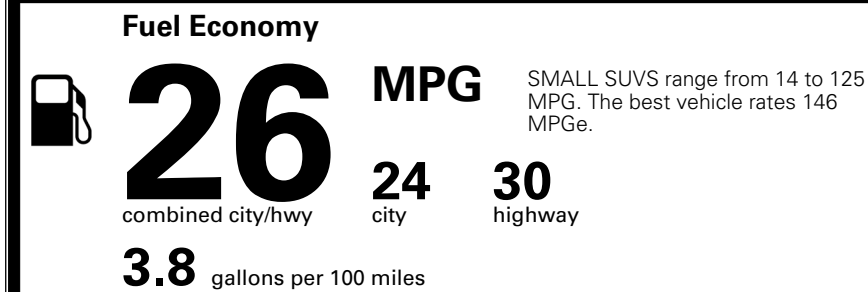

EPA DOT Fuel Economy and Environment

Gasoline Vehicle

You spend $1,000 more in fuel costs over 5 years compared to the average new vehicle.

Annual fuel cost $1,900