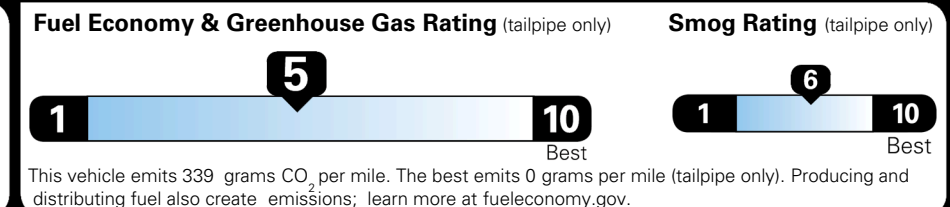

TOTAL ADDITIONAL WEIGHT: 11.6

EPA DOT Fuel Economy and Environment

Gasoline Vehicle

You spend \$1,000 more in fuel costs over 5 years compared to the average new vehicle.

Annual fuel cost \$1,900

Actual results will vary for many reasons, including driving conditions and how you drive and maintain your vehicle. The average new vehicle gets 29 MPG and costs \$8,500 to fuel over 5 years. Cost estimates are based on 15,000 miles per year at \$ 3.30 per gallon. MPGe is miles per gasoline gallon equivalent. Vehicle emissions are a significant cause of climate change and smog.