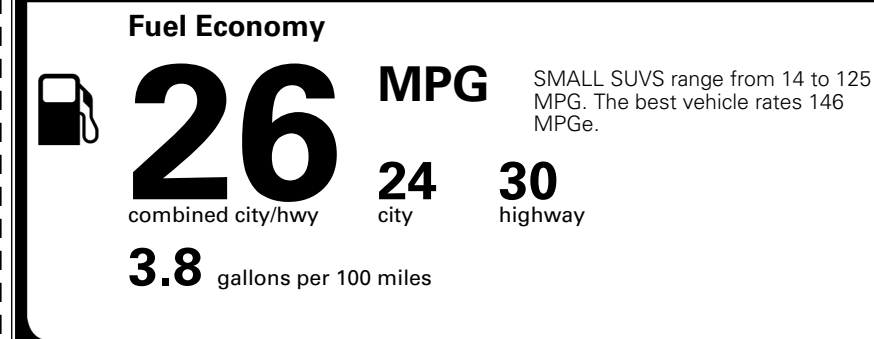

TOTAL ADDITIONAL WEIGHT: 11.6

EPA DOT Fuel Economy and Environment

Gasoline Vehicle

You spend \$1,000 more in fuel costs over 5 years compared to the average new vehicle.

Annual fuel cost \$1,900

Actual results will vary for many reasons, including driving conditions and how you drive and maintain your vehicle. The average new vehicle gets 29 MPG and costs \$8,500 to fuel over 5 years. Cost estimates are based on 15,000 miles per year at \$ 3.30 per gallon. MPGe is miles per gasoline gallon equivalent. Vehicle emissions are a significant cause of climate change and smog.