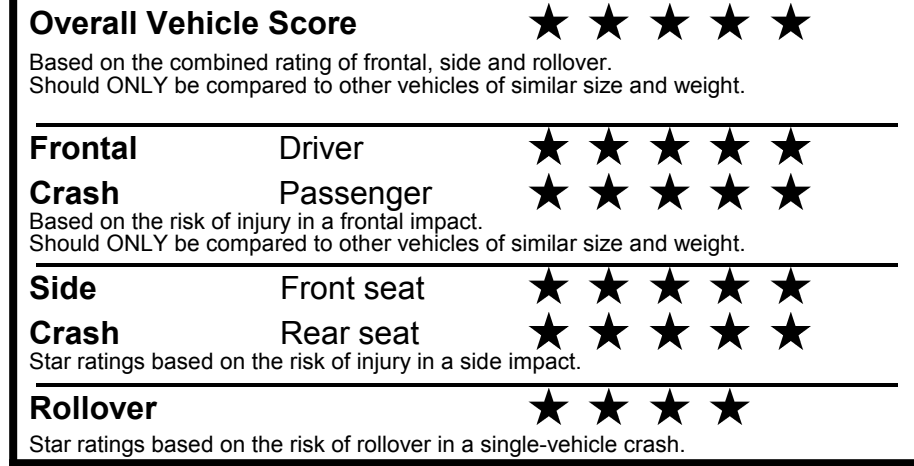

fueleconomy.gov
 Calculate personalized estimates and compare vehicles

Smartphone QR Code

GOVERNMENT 5-STAR SAFETY RATINGS

PARTS CONTENT INFORMATION

FOR VEHICLES IN THIS CAR LINE U.S./CANADIAN PARTS CONTENT: 55 %