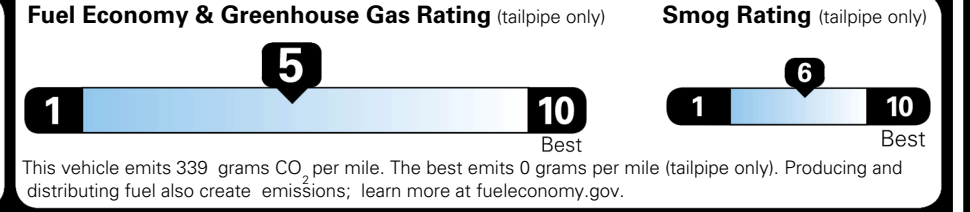

TOTAL ADDITIONAL WEIGHT: 11.6

EPA DOT Fuel Economy and Environment

Gasoline Vehicle

You spend \$1,000 more in fuel costs over 5 years compared to the average new vehicle.

Annual fuel cost \$1,900

Actual results will vary for many reasons, including driving conditions and how you drive and maintain your vehicle. The average new vehicle gets 29 MPG and costs \$8,500 to fuel over 5 years. Cost estimates are based on 15,000 miles per year at \$ 3.30 per gallon. MPGe is miles per gasoline gallon equivalent. Vehicle emissions are a significant cause of climate change and smog.