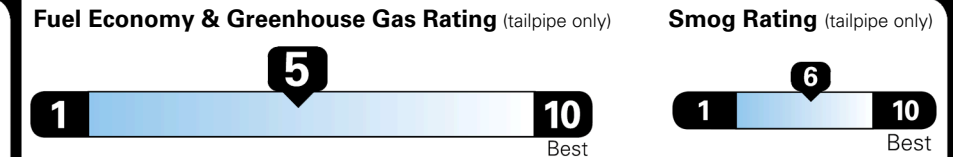

TOTAL ADDITIONAL WEIGHT: 11.6

EPA DOT Fuel Economy and Environment

Gasoline Vehicle

Fuel Economy

26 MPG
 combined city/hwy

24 MPG
 city

30 MPG
 highway

3.8 gallons per 100 miles

SMALL SUVs range from 14 to 125 MPG. The best vehicle rates 146 MPGe.

You spend \$1,000 more in fuel costs over 5 years compared to the average new vehicle.

Annual fuel cost \$1,900

This vehicle emits 339 grams CO₂ per mile. The best emits 0 grams per mile (tailpipe only). Producing and distributing fuel also create emissions; learn more at fueleconomy.gov.