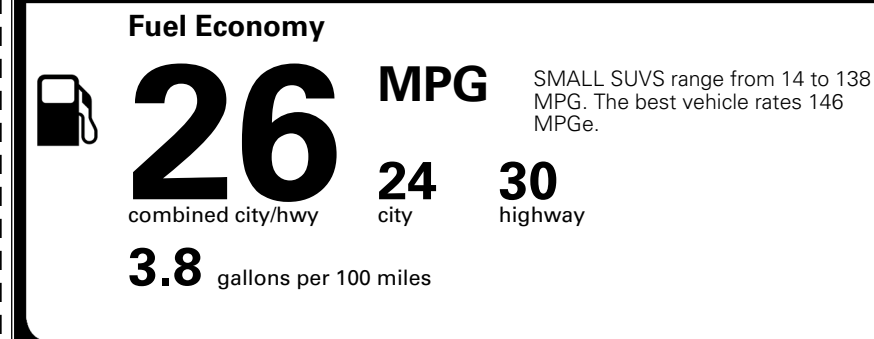

EPA DOT Fuel Economy and Environment

Gasoline Vehicle

You spend $1,000 more in fuel costs over 5 years compared to the average new vehicle.

Annual fuel cost $1,900