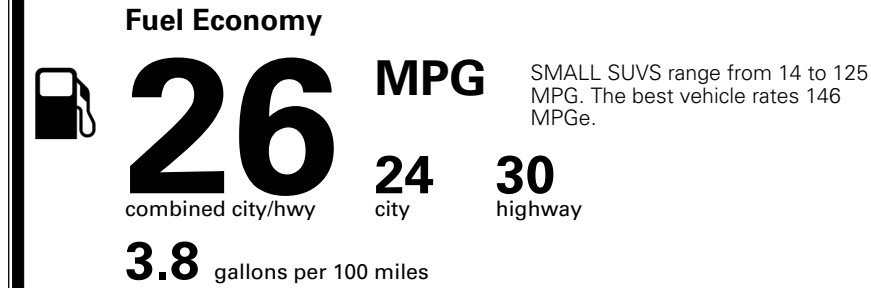

\$ 34,570.00

EPA DOT Fuel Economy and Environment

Gasoline Vehicle

You spend \$1,000 more in fuel costs over 5 years compared to the average new vehicle.

Annual fuel cost \$1,900

Actual results will vary for many reasons, including driving conditions and how you drive and maintain your vehicle. The average new vehicle gets 29 MPG and costs \$8,500 to fuel over 5 years. Cost estimates are based on 15,000 miles per year at \$ 3.30 per gallon. MPGe is miles per gasoline gallon equivalent. Vehicle emissions are a significant cause of climate change and smog.