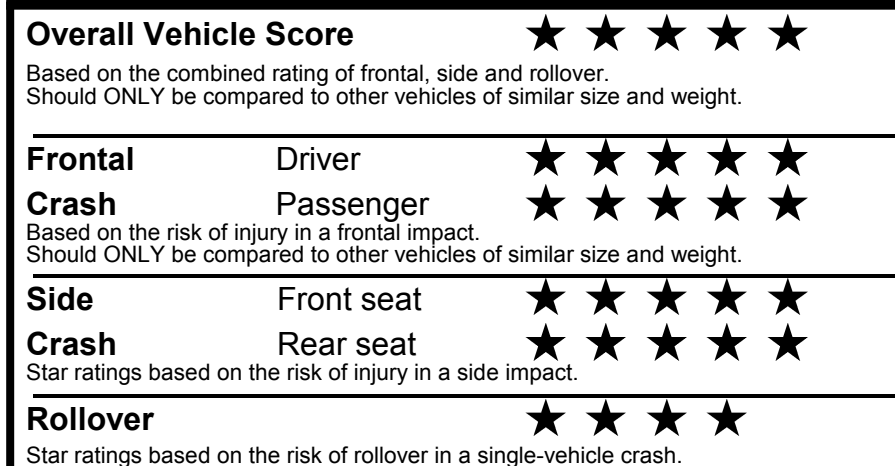

fueleconomy.gov

Calculate personalized estimates and compare vehicles

GOVERNMENT 5-STAR SAFETY RATINGS

PARTS CONTENT INFORMATION

FOR VEHICLES IN THIS CAR LINE U.S./CANADIAN PARTS CONTENT: 55 %

MAJOR SOURCES OF FOREIGN PARTS: KOREA: 30%