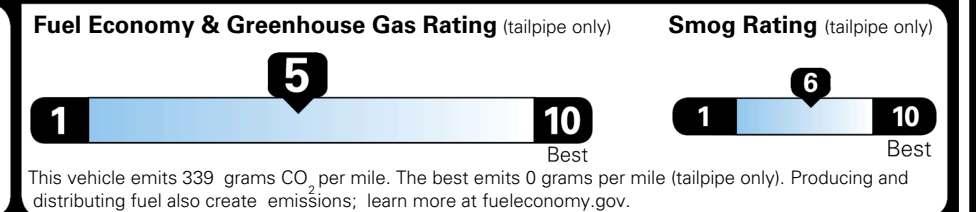

\$ 34,570.00

EPA DOT Fuel Economy and Environment

Gasoline Vehicle

You spend \$1,000 more in fuel costs over 5 years compared to the average new vehicle.

Annual fuel cost \$1,900

Actual results will vary for many reasons, including driving conditions and how you drive and maintain your vehicle. The average new vehicle gets 29 MPG and costs \$8,500 to fuel over 5 years. Cost estimates are based on 15,000 miles per year at \$ 3.30 per gallon. MPGe is miles per gasoline gallon equivalent. Vehicle emissions are a significant cause of climate change and smog.