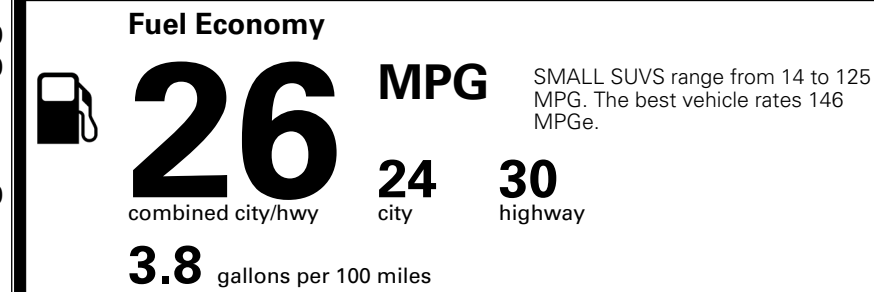

WARRANTY
 10 Year/100,000 Mile Limited Powertrain Warranty
 5 Year/60,000 Mile Limited Basic Warranty
 5 Year/60,000 Mile Roadside Assistance

MANUFACTURER'S SUGGESTED RETAIL PRICE ▶

\$ 33,090.00

ADDITIONAL INSTALLED EQUIPMENT:
 (In addition to or in place of standard features)
 Glacial White Pearl Paint \$495.00
 X-Line Premium Package \$1,500.00
 - Panoramic Sunroof w/ Power Sunshade
 - Smart Power Liftgate
 - LED Interior Lighting
 X-Line Technology Package \$2,500.00
 - Power Folding Outside Mirrors
 - LED Fog Lights
 - 12.3" Touchscreen Display w/Navigation
 - Harman/Kardon Premium Audio System
 - 12.3" Instrument Display
 - Blind-Spot View Monitor
 - Surround View Monitor
 - Highway Driving Assist
 - Parking Collision-Avoidance Assist - Reverse
 - Parking Distance Warning - Side
 - Memory Driver's Seat & Outside Mirrors
 Carpeted Floor Mats \$200.00

MSRP INCLUDING OPTIONS \$ 37,785.00

INLAND FREIGHT AND HANDLING \$ 1,495.00

TOTAL MANUFACTURER'S SUGGESTED RETAIL PRICE ▶ \$ 39,280.00

EPA DOT Fuel Economy and Environment

Gasoline Vehicle

You spend \$1,000 more in fuel costs over 5 years compared to the average new vehicle.