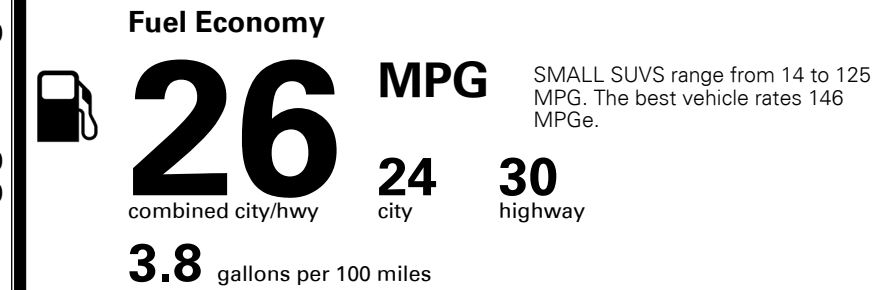

MSRP INCLUDING OPTIONS \$ 35,085.00
 INLAND FREIGHT AND HANDLING \$ 1,445.00

TOTAL MANUFACTURER'S SUGGESTED RETAIL PRICE ▶ \$ 36,530.00

EPA DOT Fuel Economy and Environment

Gasoline Vehicle

You spend \$1,000 more in fuel costs over 5 years compared to the average new vehicle.