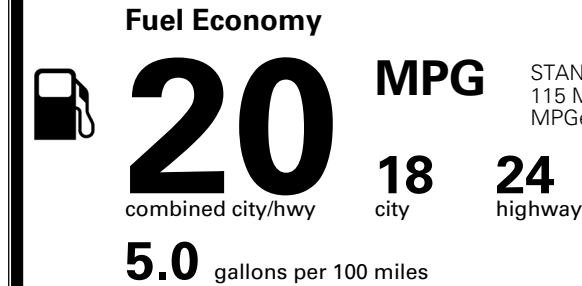

MSRP INCLUDING OPTIONS

\$ 53,035.00

INLAND FREIGHT AND HANDLING

\$ 1,545.00

TOTAL MANUFACTURER'S SUGGESTED RETAIL PRICE ▶

\$ 54,580.00

TOTAL ADDITIONAL WEIGHT: 7.2

EPA DOT Fuel Economy and Environment

Gasoline Vehicle

STANDARD SUVS range from 13 to 115 MPG. The best vehicle rates 146 MPGe.

You spend
\$3,500
 more in fuel costs
 over 5 years
 compared to the
 average new vehicle.

Annual fuel cost
\$2,300