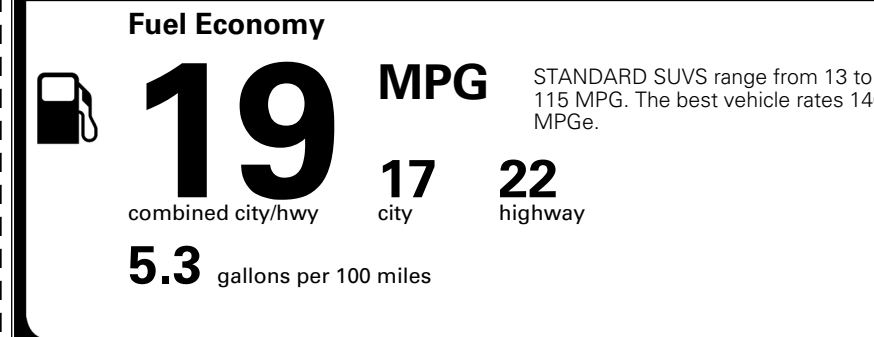

EPA DOT Fuel Economy and Environment

Gasoline Vehicle

You spend **$4,250** more in fuel costs over 5 years compared to the average new vehicle.

Annual fuel cost **$2,450**