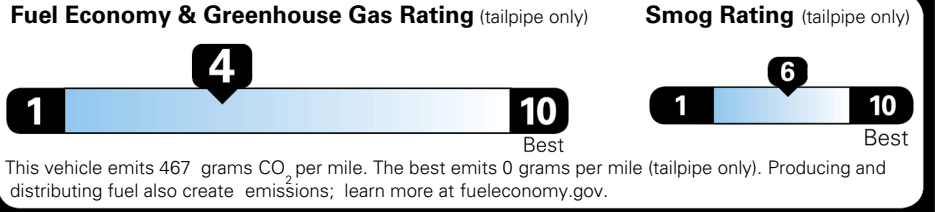

EPA DOT Fuel Economy and Environment

Gasoline Vehicle

You spend **\$4,250** more in fuel costs over 5 years compared to the average new vehicle.

Annual fuel cost **\$2,450**

Actual results will vary for many reasons, including driving conditions and how you drive and maintain your vehicle. The average new vehicle gets 29 MPG and costs \$8,000 to fuel over 5 years. Cost estimates are based on 15,000 miles per year at \$ 3.10 per gallon. MPGe is miles per gasoline gallon equivalent. Vehicle emissions are a significant cause of climate change and smog.