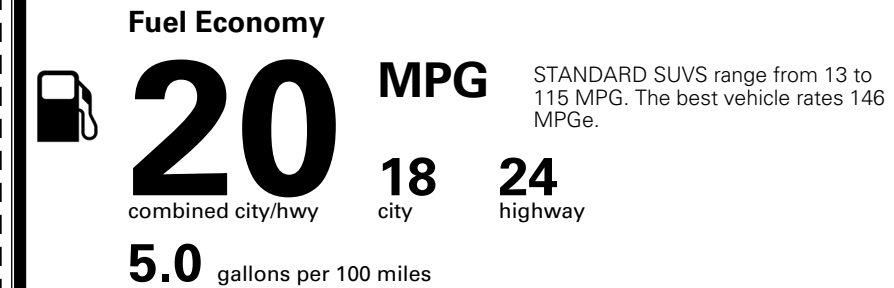

TOTAL MANUFACTURER'S SUGGESTED RETAIL PRICE ▶ \$ 57,055.00

TOTAL ADDITIONAL WEIGHT: 16.2

EPA DOT Fuel Economy and Environment

Gasoline Vehicle

You spend \$3,500 more in fuel costs over 5 years compared to the average new vehicle.