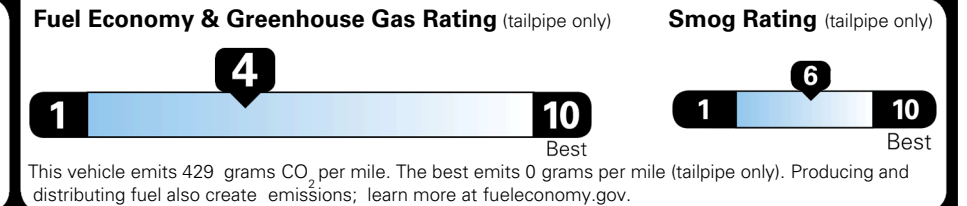

Actual results will vary for many reasons, including driving conditions and how you drive and maintain your vehicle. The average new vehicle gets 29 MPG and costs $8,000 to fuel over 5 years. Cost estimates are based on 15,000 miles per year at $ 3.10 per gallon. MPGe is miles per gasoline gallon equivalent. Vehicle emissions are a significant cause of climate change and smog.

fueleconomy.gov

Calculate personalized estimates and compare vehicles

GOVERNMENT 5-STAR SAFETY RATINGS

Overall Vehicle Score	Not Rated	
Based on the combined rating of frontal, side and rollover. Should ONLY be compared to other vehicles of similar size and weight.		
Frontal	Driver	Not Rated
Crash	Passenger	Not Rated
Based on the risk of injury in a frontal impact. Should ONLY be compared to other vehicles of similar size and weight.		
Side	Front seat	Not Rated
Crash	Rear seat	Not Rated
Star ratings based on the risk of injury in a side impact.		
Rollover	Not Rated	
Star ratings based on the risk of rollover in a single-vehicle crash.		

Star ratings range from 1 to 5 stars (★★★★★) with 5 being the highest.
Source: National Highway Traffic Safety Administration (NHTSA).
www.safercar.gov or 1-888-327-4236

Manufacturer's suggested retail price includes Manufacturer's recommended pre-delivery service. License and title fees, state and local taxes and other dealer installed options and accessories are not included in the manufacturer's suggested retail price.

PARTS CONTENT INFORMATION

FOR VEHICLES IN THIS CAR LINE U.S./CANADIAN PARTS CONTENT: 50 %

MAJOR SOURCES OF FOREIGN PARTS: KOREA: 35%

NOTE: PARTS CONTENT DOES NOT INCLUDE FINAL ASSEMBLY, DISTRIBUTION, OR OTHER NON-PARTS COSTS.

FOR THIS VEHICLE FINAL ASSEMBLY POINT: WEST POINT, GA, USA

COUNTRY OF ORIGIN ENGINE (MOTOR): KOREA
TRANSMISSION: USA