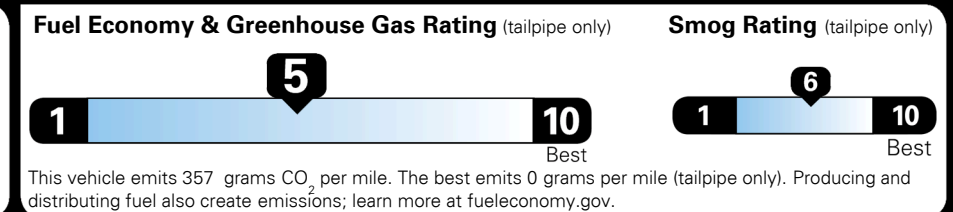

MSRP INCLUDING OPTIONS \$ 39,120.00
 INLAND FREIGHT AND HANDLING \$ 1,445.00
TOTAL MANUFACTURER'S SUGGESTED RETAIL PRICE ▶ \$ 40,565.00

TOTAL ADDITIONAL WEIGHT: 6.6

*Additional terms and conditions apply.
 **Kia Connect may be currently unavailable for some Model Year 2022 and newer vehicles sold or purchased in Massachusetts; please see owners.kia.com for more information.
 NOTE: When you purchase this vehicle, Kia America, Inc. collects personal information you provide to the dealership. For information on our collection and use of personal information and your rights, please see our Privacy Policy on www.kia.com.

EPA DOT Fuel Economy and Environment

Gasoline Vehicle

You spend \$1,500 more in fuel costs over 5 years compared to the average new vehicle.

Annual fuel cost \$2,000

Actual results will vary for many reasons, including driving conditions and how you drive and maintain your vehicle. The average new vehicle gets 29 MPG and costs \$8,500 to fuel over 5 years. Cost estimates are based on 15,000 miles per year at \$ 3.30 per gallon. MPGe is miles per gasoline gallon equivalent. Vehicle emissions are a significant cause of climate change and smog.