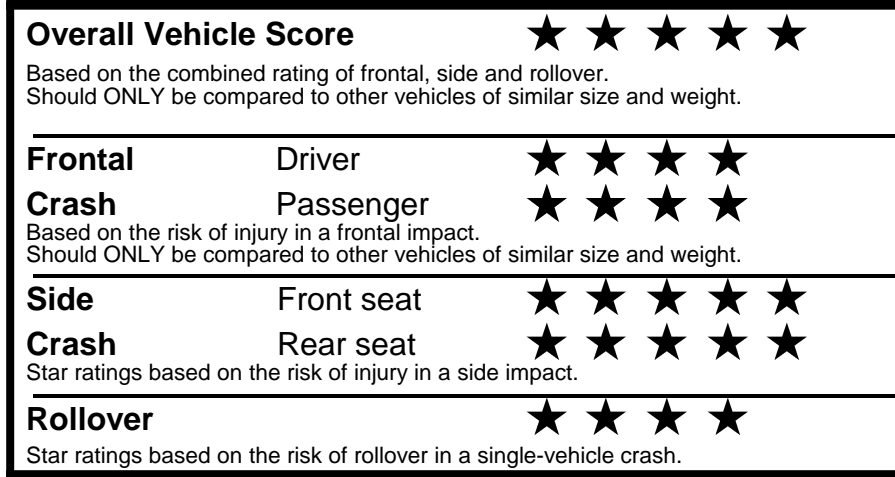

fueleconomy.gov
 Calculate personalized estimates and compare vehicles

GOVERNMENT 5-STAR SAFETY RATINGS

Star ratings range from 1 to 5 stars (★★★★★) with 5 being the highest.
 Source: National Highway Traffic Safety Administration (NHTSA).
www.safercar.gov or 1-888-327-4236