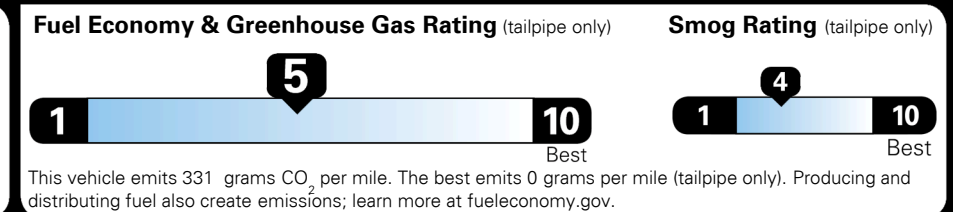

Actual results will vary for many reasons, including driving conditions and how you drive and maintain your vehicle. The average new vehicle gets 29 MPG and costs $8,500 to fuel over 5 years. Cost estimates are based on 15,000 miles per year at $ 3.30 per gallon. MPGe is miles per gasoline gallon equivalent. Vehicle emissions are a significant cause of climate change and smog.

fueleconomy.gov
Calculate personalized estimates and compare vehicles