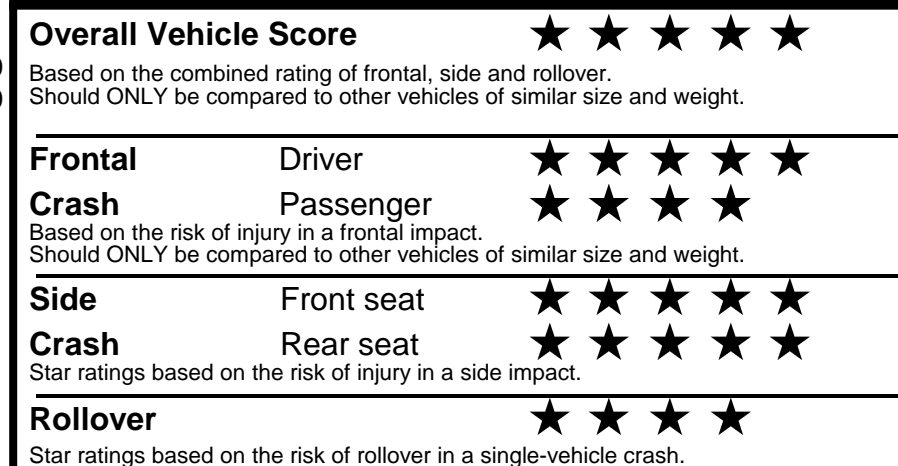

fueleconomy.gov
 Calculate personalized estimates and compare vehicles

GOVERNMENT 5-STAR SAFETY RATINGS

Star ratings range from 1 to 5 stars (★★★★★) with 5 being the highest.
 Source: National Highway Traffic Safety Administration (NHTSA).
www.safercar.gov or 1-888-327-4236