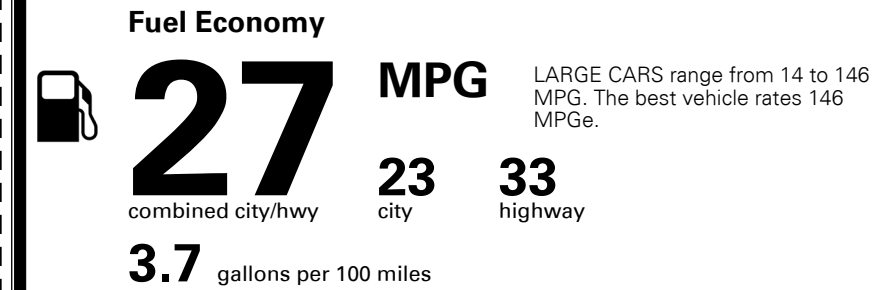

\$495.00
 \$4,400.00

\$100.00
 \$185.00

\$ 38,670.00

\$ 1,175.00

\$ 39,845.00

EPA DOT Fuel Economy and Environment

Gasoline Vehicle

You spend \$750 more in fuel costs over 5 years
 compared to the average new vehicle.