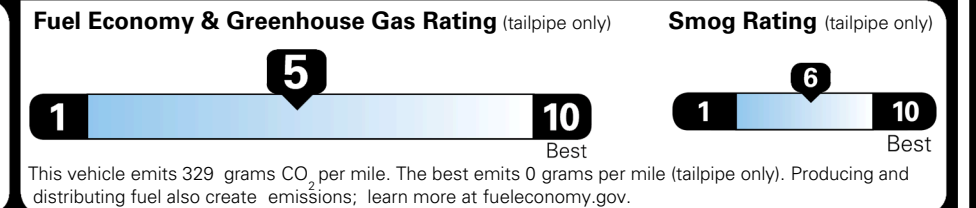

EPA DOT Fuel Economy and Environment

Gasoline Vehicle

You spend
\$750
 more in fuel costs
 over 5 years
 compared to the
 average new vehicle.

Annual fuel cost
\$1,850

Actual results will vary for many reasons, including driving conditions and how you drive and maintain your vehicle. The average new vehicle gets 29 MPG and costs \$8,500 to fuel over 5 years. Cost estimates are based on 15,000 miles per year at \$ 3.30 per gallon. MPGe is miles per gasoline gallon equivalent. Vehicle emissions are a significant cause of climate change and smog.