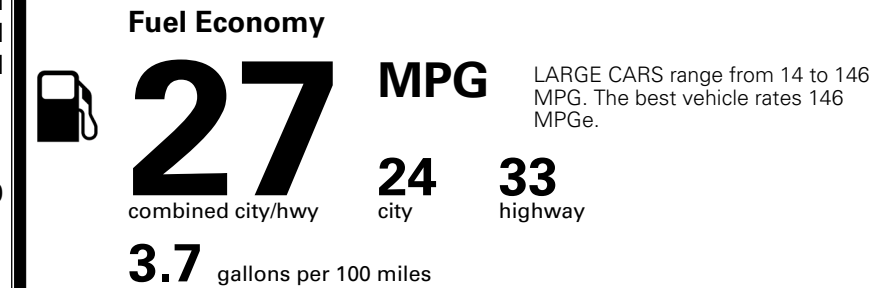

WARRANTY

10 Year/100,000 Mile Limited Powertrain Warranty
5 Year/60,000 Mile Limited Basic Warranty
5 Year/60,000 Mile Roadside Assistance

MANUFACTURER'S SUGGESTED RETAIL PRICE ▶

COMPARE GT-LINE AWD FEATURES

Added to/in place of standard GT-Line FWD features
- All-Wheel Drive
- Heated Steering Wheel

ADDITIONAL INSTALLED EQUIPMENT:

(In addition to or in place of standard features)
GT-Line Premium Package
- Panoramic Sunroof w/ Power Sunshade
- LED Interior Lighting
- Bose Premium Audio w/Active Sound Design
- 18" Black Finished Alloy Wheels, Unique Design
Carpeted Floor Mats

$ 30,090.00

Included
Included
Included

$2,200.00

$200.00

MSRP INCLUDING OPTIONS

$ 32,490.00

INLAND FREIGHT AND HANDLING

$ 1,245.00

TOTAL MANUFACTURER'S SUGGESTED RETAIL PRICE ▶

$ 33,735.00

TOTAL ADDITIONAL WEIGHT: 7.3

*Additional terms and conditions apply.

**Kia Connect may be currently unavailable for some Model Year 2022 and newer vehicles sold or purchased in Massachusetts; please see owners.kia.com for more information.

NOTE: When you purchase this vehicle, Kia America, Inc. collects personal information you provide to the dealership. For information on our collection and use of personal information and your rights, please see our Privacy Policy on www.kia.com.

EPA DOT Fuel Economy and Environment

Gasoline Vehicle

You spend
$750
more in fuel costs
over 5 years
compared to the
average new vehicle.

Annual fuel cost
$1,850