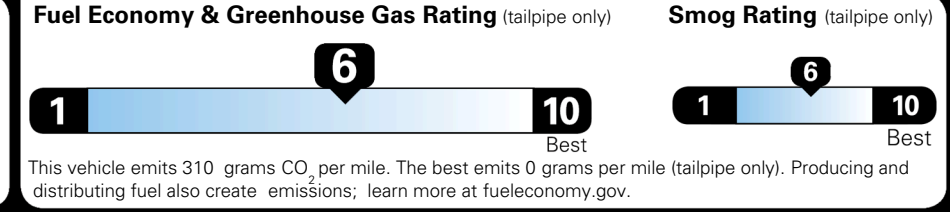

Actual results will vary for many reasons, including driving conditions and how you drive and maintain your vehicle. The average new vehicle gets 29 MPG and costs $8,500 to fuel over 5 years. Cost estimates are based on 15,000 miles per year at $ 3.30 per gallon. MPGe is miles per gasoline gallon equivalent. Vehicle emissions are a significant cause of climate change and smog.

fueleconomy.gov
Calculate personalized estimates and compare vehicles