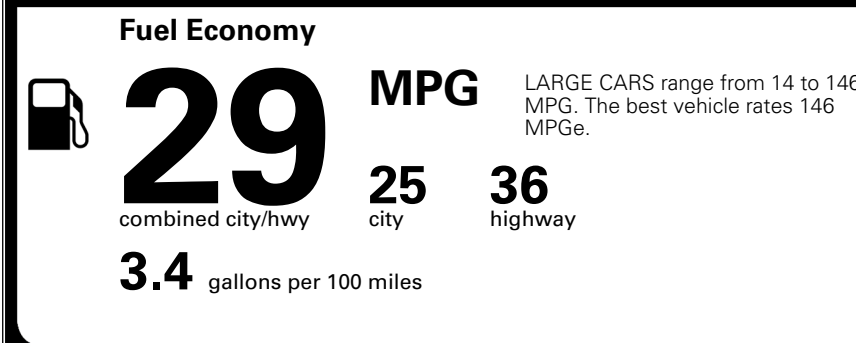

\$695.00
 \$295.00
 \$110.00
 \$200.00
 \$350.00

\$ 30,140.00

\$ 1,245.00

\$ 31,385.00

EPA DOT Fuel Economy and Environment

Gasoline Vehicle

You save \$0
 in fuel costs over 5 years compared to the average new vehicle.