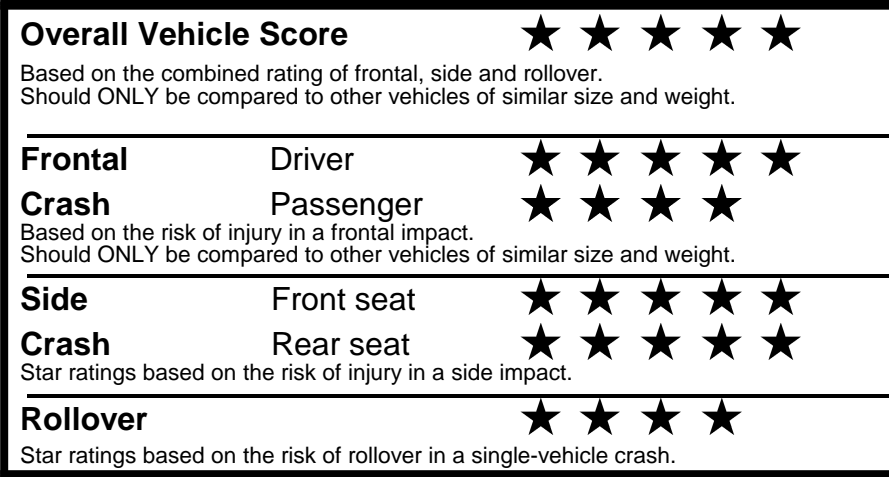

GOVERNMENT 5-STAR SAFETY RATINGS

PARTS CONTENT INFORMATION

FOR VEHICLES IN THIS CAR LINE U.S./CANADIAN PARTS CONTENT: 0 %

MAJOR SOURCES OF FOREIGN PARTS: KOREA: 90%

NOTE: PARTS CONTENT DOES NOT INCLUDE FINAL ASSEMBLY, DISTRIBUTION, OR OTHER NON-PARTS COSTS.

Star ratings range from 1 to 5 stars (★★★★★) with 5 being the highest. Source: National Highway Traffic Safety Administration (NHTSA). www.safercar.gov or 1-888-327-4236

FOR THIS VEHICLE FINAL ASSEMBLY POINT: HWASUNG, KOREA

COUNTRY OF ORIGIN ENGINE (MOTOR): KOREA
TRANSMISSION: KOREA

*Additional terms and conditions apply.
**Kia Connect may be currently unavailable for some Model Year 2022 and newer vehicles sold or purchased in Massachusetts; please see owners.kia.com for more information.
NOTE: When you purchase this vehicle, Kia America, Inc. collects personal information you provide to the dealership. For information on our collection and use of personal information and your rights, please see our Privacy Policy on www.kia.com.