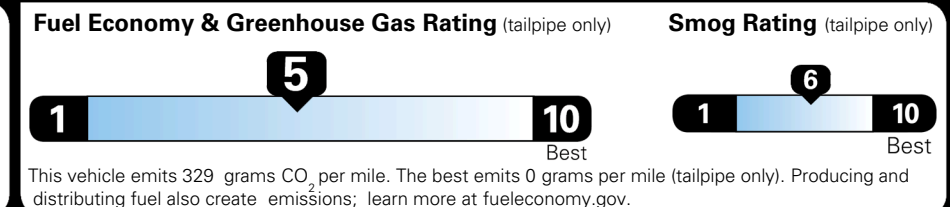

### EPA DOT Fuel Economy and Environment

Gasoline Vehicle

**You spend \$750 more in fuel costs over 5 years** compared to the average new vehicle.

**Annual fuel cost \$1,850**

Actual results will vary for many reasons, including driving conditions and how you drive and maintain your vehicle. The average new vehicle gets 29 MPG and costs \$8,500 to fuel over 5 years. Cost estimates are based on 15,000 miles per year at \$ 3.30 per gallon. MPGe is miles per gasoline gallon equivalent. Vehicle emissions are a significant cause of climate change and smog.