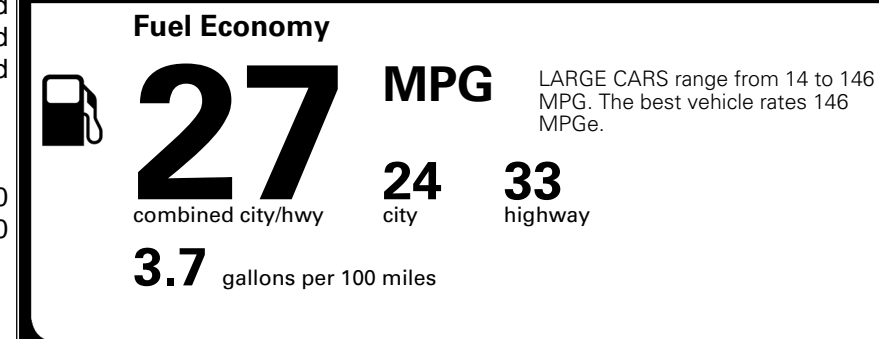

TOTAL MANUFACTURER'S SUGGESTED RETAIL PRICE ▶

\$ 34,030.00

TOTAL ADDITIONAL WEIGHT: 7.3

EPA DOT Fuel Economy and Environment

Gasoline Vehicle

You spend \$750 more in fuel costs over 5 years compared to the average new vehicle.