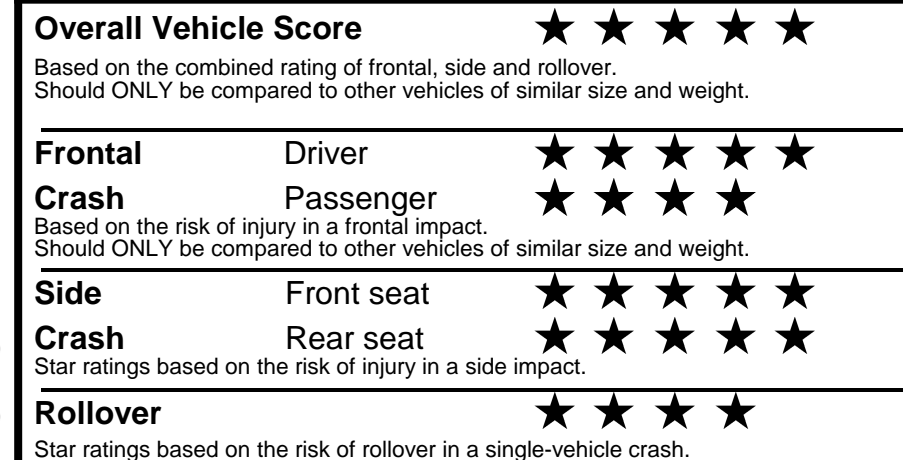

fueleconomy.gov

Calculate personalized estimates and compare vehicles

GOVERNMENT 5-STAR SAFETY RATINGS

Star ratings range from 1 to 5 stars (★★★★★) with 5 being the highest.
 Source: National Highway Traffic Safety Administration (NHTSA).
www.safercar.gov or 1-888-327-4236