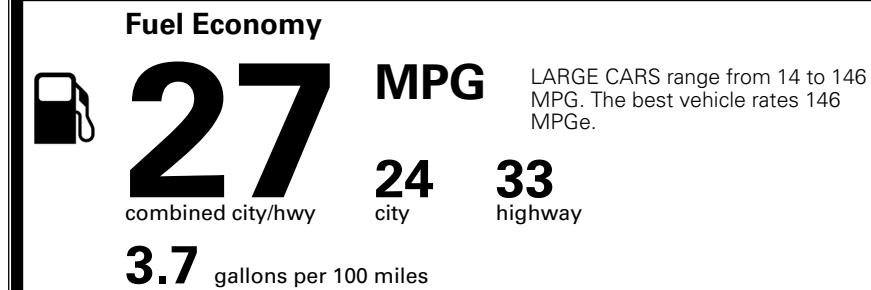

TOTAL MANUFACTURER'S SUGGESTED RETAIL PRICE ▶

\$ 34,375.00

TOTAL ADDITIONAL WEIGHT: 7.3

EPA DOT Fuel Economy and Environment

Gasoline Vehicle

You spend \$750 more in fuel costs over 5 years compared to the average new vehicle.