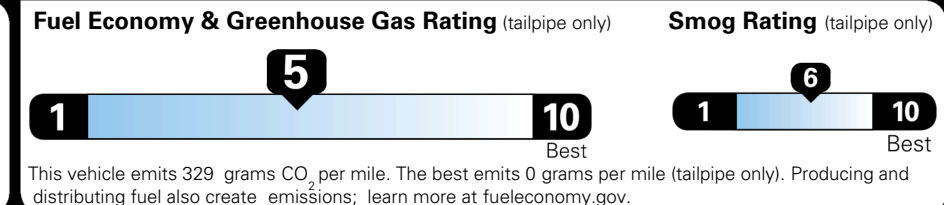

Actual results will vary for many reasons, including driving conditions and how you drive and maintain your vehicle. The average new vehicle gets 29 MPG and costs $8,500 to fuel over 5 years. Cost estimates are based on 15,000 miles per year at $ 3.30 per gallon. MPGe is miles per gasoline gallon equivalent. Vehicle emissions are a significant cause of climate change and smog.

fueleconomy.gov

Calculate personalized estimates and compare vehicles

GOVERNMENT 5-STAR SAFETY RATINGS

PARTS CONTENT INFORMATION

Overall Vehicle Score ★ ★ ★ ★ ★

Based on the combined rating of frontal, side and rollover. Should ONLY be compared to other vehicles of similar size and weight.

Frontal Driver ★ ★ ★ ★ ★

Crash Passenger ★ ★ ★ ★ ★

Based on the risk of injury in a frontal impact. Should ONLY be compared to other vehicles of similar size and weight.

Side Front seat ★ ★ ★ ★ ★

Crash Rear seat ★ ★ ★ ★ ★

Star ratings based on the risk of injury in a side impact.

Rollover ★ ★ ★ ★ ★

Star ratings based on the risk of rollover in a single-vehicle crash.

Star ratings range from 1 to 5 stars (★★★★★) with 5 being the highest.

Source: National Highway Traffic Safety Administration (NHTSA).

www.safercar.gov or 1-888-327-4236

Manufacturer's suggested retail price includes Manufacturer's recommended pre-delivery service. License and title fees, state and local taxes and other dealer installed options and accessories are not included in the manufacturer's suggested retail price.

FOR VEHICLES IN THIS CAR LINE U.S./CANADIAN PARTS CONTENT: 0 %

MAJOR SOURCES OF FOREIGN PARTS: KOREA: 90%

NOTE: PARTS CONTENT DOES NOT INCLUDE FINAL ASSEMBLY, DISTRIBUTION, OR OTHER NON-PARTS COSTS.

FOR THIS VEHICLE FINAL ASSEMBLY POINT: HWASUNG, KOREA

COUNTRY OF ORIGIN

ENGINE (MOTOR): KOREA

TRANSMISSION: KOREA