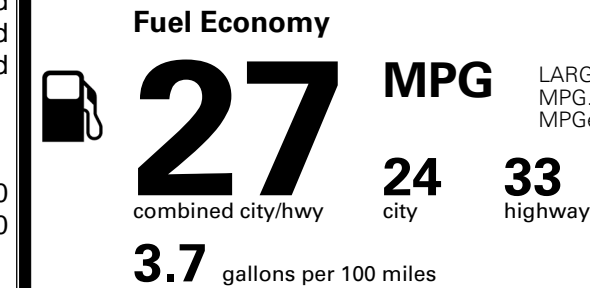

EPA DOT Fuel Economy and Environment

Gasoline Vehicle

You spend $750 more in fuel costs over 5 years compared to the average new vehicle.

Annual fuel cost $1,850