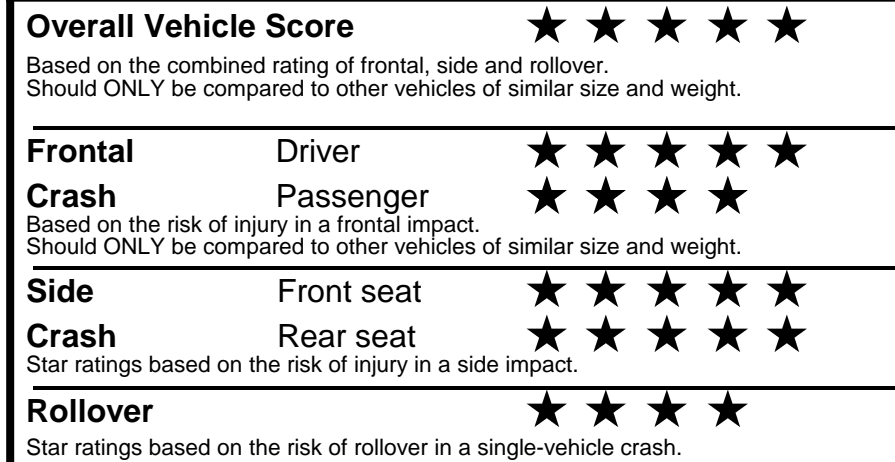

fueleconomy.gov

Calculate personalized estimates and compare vehicles

GOVERNMENT 5-STAR SAFETY RATINGS

Star ratings range from 1 to 5 stars (★★★★★) with 5 being the highest.
 Source: National Highway Traffic Safety Administration (NHTSA).
www.safercar.gov or 1-888-327-4236