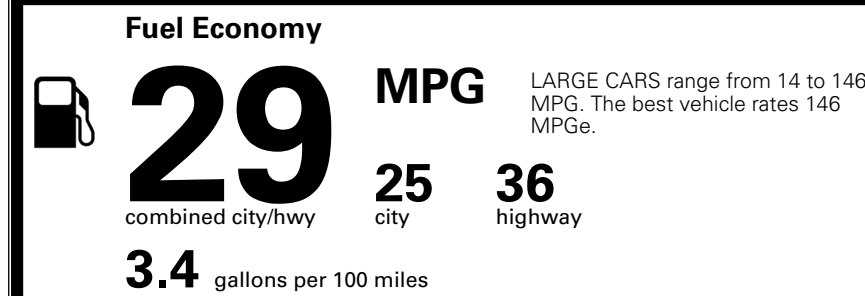

MSRP INCLUDING OPTIONS \$ 29,645.00

INLAND FREIGHT AND HANDLING \$ 1,245.00

TOTAL MANUFACTURER'S SUGGESTED RETAIL PRICE ▶ \$ 30,890.00

TOTAL ADDITIONAL WEIGHT: 22.7

\$ 28,490.00

EPA DOT Fuel Economy and Environment