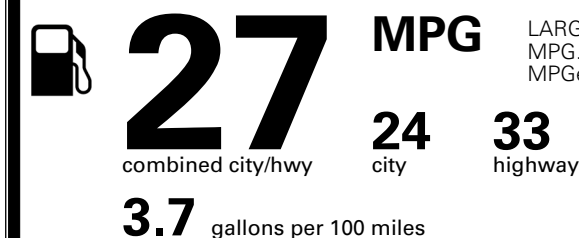

Fuel Economy

You spend
$750

more in fuel costs
over 5 years
compared to the
average new vehicle.

Annual fuel cost
$1,850