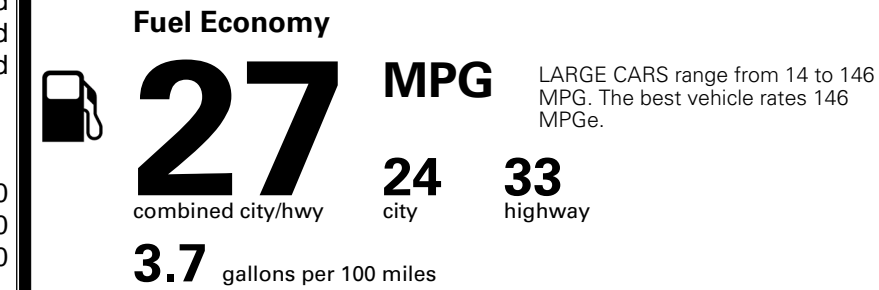

TOTAL MANUFACTURER'S SUGGESTED RETAIL PRICE ▶

\$ 34,525.00

TOTAL ADDITIONAL WEIGHT: 7.3

EPA DOT Fuel Economy and Environment

Gasoline Vehicle

You spend
\$750
 more in fuel costs
 over 5 years
 compared to the
 average new vehicle.