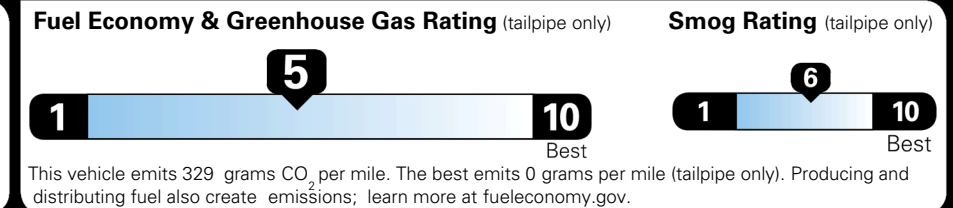

Actual results will vary for many reasons, including driving conditions and how you drive and maintain your vehicle. The average new vehicle gets 29 MPG and costs $8,500 to fuel over 5 years. Cost estimates are based on 15,000 miles per year at $ 3.30 per gallon. MPGe is miles per gasoline gallon equivalent. Vehicle emissions are a significant cause of climate change and smog.

fueleconomy.gov

Calculate personalized estimates and compare vehicles

GOVERNMENT 5-STAR SAFETY RATINGS

Overall Vehicle Score ★ ★ ★ ★ ★

Based on the combined rating of frontal, side and rollover.
Should ONLY be compared to other vehicles of similar size and weight.

Frontal Driver ★ ★ ★ ★ ★

Crash Passenger ★ ★ ★ ★ ★

Based on the risk of injury in a frontal impact.
Should ONLY be compared to other vehicles of similar size and weight.

Side Front seat ★ ★ ★ ★ ★

Crash Rear seat ★ ★ ★ ★ ★

Star ratings based on the risk of injury in a side impact.

Rollover ★ ★ ★ ★ ★

Star ratings based on the risk of rollover in a single-vehicle crash.

Star ratings range from 1 to 5 stars (★★★★★) with 5 being the highest.

Source: National Highway Traffic Safety Administration (NHTSA).

www.safercar.gov or 1-888-327-4236

Manufacturer's suggested retail price includes Manufacturer's recommended pre-delivery service. License and title fees, state and local taxes and other dealer installed options and accessories are not included in the manufacturer's suggested retail price.

PARTS CONTENT INFORMATION

FOR VEHICLES IN THIS CAR LINE U.S./CANADIAN
PARTS CONTENT: 0 %

MAJOR SOURCES OF FOREIGN PARTS:
KOREA: 90%

NOTE: PARTS CONTENT DOES NOT INCLUDE FINAL ASSEMBLY, DISTRIBUTION, OR OTHER NON-PARTS COSTS.

FOR THIS VEHICLE
FINAL ASSEMBLY POINT: HWASUNG, KOREA

COUNTRY OF ORIGIN
ENGINE (MOTOR): KOREA

TRANSMISSION: KOREA