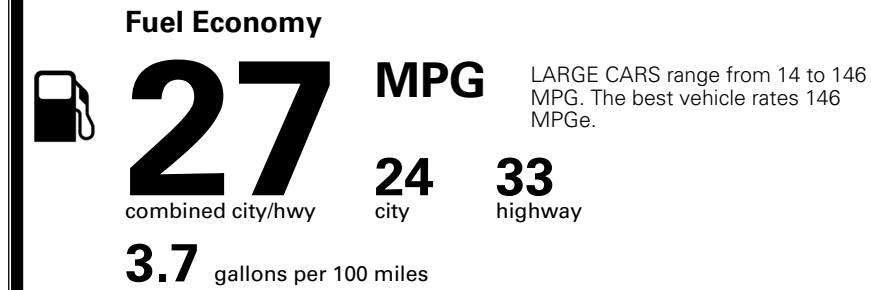

TOTAL MANUFACTURER'S SUGGESTED RETAIL PRICE ▶

\$ 34,525.00

TOTAL ADDITIONAL WEIGHT: 7.3

EPA DOT Fuel Economy and Environment

Gasoline Vehicle

You spend
\$750
 more in fuel costs
 over 5 years
 compared to the
 average new vehicle.