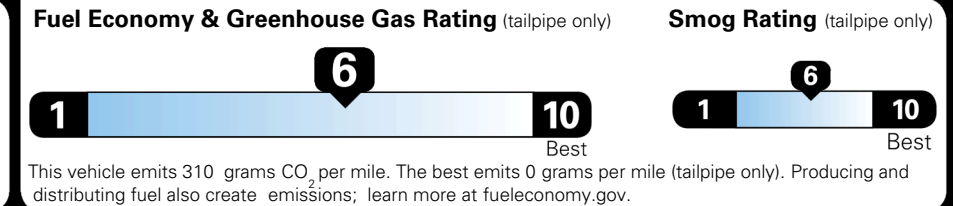

\$495.00
 \$295.00
 \$2,200.00

 \$110.00
 \$200.00
 \$350.00

EPA DOT Fuel Economy and Environment

Gasoline Vehicle

You save \$0
 in fuel costs over 5 years compared to the average new vehicle.

Annual fuel cost \$1,700