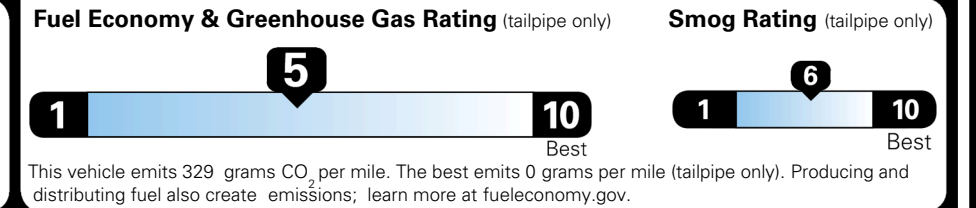

Included
 Included
 Included

\$495.00
 \$295.00
 \$110.00
 \$200.00
 \$350.00

MSRP INCLUDING OPTIONS

\$ 31,540.00

INLAND FREIGHT AND HANDLING

\$ 1,245.00

TOTAL MANUFACTURER'S SUGGESTED RETAIL PRICE ▶

\$ 32,785.00

TOTAL ADDITIONAL WEIGHT: 22.7

EPA DOT Fuel Economy and Environment

Gasoline Vehicle

You spend \$750 more in fuel costs over 5 years
 compared to the average new vehicle.

Annual fuel cost \$1,850

Actual results will vary for many reasons, including driving conditions and how you drive and maintain your vehicle. The average new vehicle gets 29 MPG and costs \$8,500 to fuel over 5 years. Cost estimates are based on 15,000 miles per year at \$ 3.30 per gallon. MPGe is miles per gasoline gallon equivalent. Vehicle emissions are a significant cause of climate change and smog.