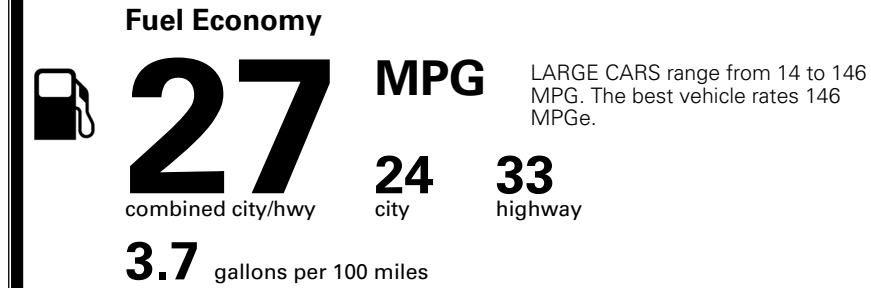

Included
 Included
 Included

\$495.00
 \$295.00
 \$110.00
 \$200.00
 \$350.00

MSRP INCLUDING OPTIONS

\$ 31,540.00

INLAND FREIGHT AND HANDLING

\$ 1,245.00

TOTAL MANUFACTURER'S SUGGESTED RETAIL PRICE ▶

\$ 32,785.00

TOTAL ADDITIONAL WEIGHT: 22.7

EPA DOT Fuel Economy and Environment

Gasoline Vehicle

You spend \$750 more in fuel costs over 5 years
 compared to the average new vehicle.

Annual fuel cost \$1,850

Actual results will vary for many reasons, including driving conditions and how you drive and maintain your vehicle. The average new vehicle gets 29 MPG and costs \$8,500 to fuel over 5 years. Cost estimates are based on 15,000 miles per year at \$ 3.30 per gallon. MPGe is miles per gasoline gallon equivalent. Vehicle emissions are a significant cause of climate change and smog.