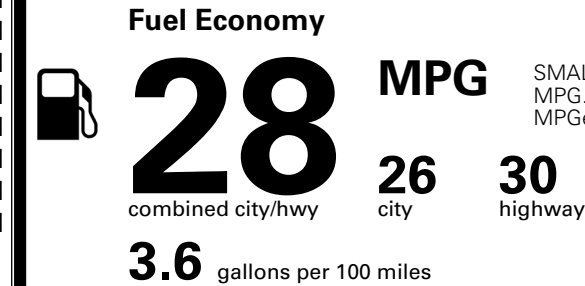

EPA DOT Fuel Economy and Environment

Gasoline Vehicle

SMALL SUVs range from 14 to 138 MPG. The best vehicle rates 146 MPGe.

You spend $250 more in fuel costs over 5 years compared to the average new vehicle.

Annual fuel cost $1,650