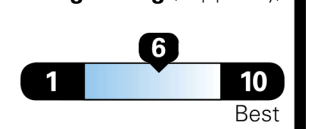

Smog Rating (tailpipe only)

This vehicle emits 340 grams CO₂ per mile. The best emits 0 grams per mile (tailpipe only). Producing and distributing fuel also create emissions; learn more at fueleconomy.gov.

Actual results will vary for many reasons, including driving conditions and how you drive and maintain your vehicle. The average new vehicle gets 29 MPG and costs $8,000 to fuel over 5 years. Cost estimates are based on 15,000 miles per year at $ 3.10 per gallon. MPGe is miles per gasoline gallon equivalent. Vehicle emissions are a significant cause of climate change and smog.

fueleconomy.gov

Calculate personalized estimates and compare vehicles