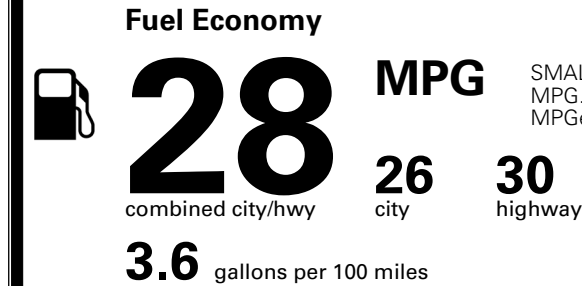

\$ 28,290.00

INLAND FREIGHT AND HANDLING

\$ 1,495.00

TOTAL MANUFACTURER'S SUGGESTED RETAIL PRICE ▶

\$ 29,785.00

TOTAL ADDITIONAL WEIGHT: 7.2

EPA DOT Fuel Economy and Environment

Gasoline Vehicle

SMALL SUVs range from 14 to 138 MPG. The best vehicle rates 146 MPGe.

You spend \$250 more in fuel costs over 5 years compared to the average new vehicle.

Annual fuel cost \$1,650

Fuel Economy & Greenhouse Gas Rating (tailpipe only)