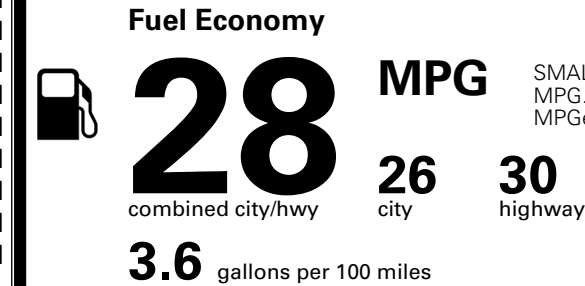

\$ 28,290.00

INLAND FREIGHT AND HANDLING

\$ 1,495.00

TOTAL MANUFACTURER'S SUGGESTED RETAIL PRICE ▶

\$ 29,785.00

*Additional terms and conditions apply.

**Kia Connect may be currently unavailable for some Model Year 2022 and newer vehicles sold or purchased in Massachusetts; please see owners.kia.com for more information.

TOTAL ADDITIONAL WEIGHT: 13.1

EPA DOT Fuel Economy and Environment

Gasoline Vehicle

SMALL SUVs range from 14 to 138 MPG. The best vehicle rates 146 MPGe.

You spend \$250 more in fuel costs over 5 years compared to the average new vehicle.