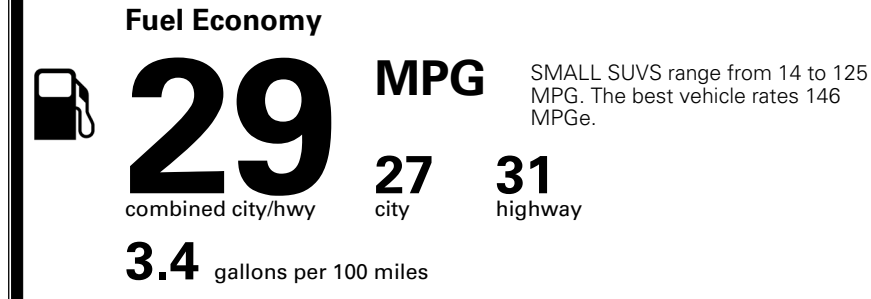

MSRP INCLUDING OPTIONS

INLAND FREIGHT AND HANDLING

TOTAL MANUFACTURER'S SUGGESTED RETAIL PRICE ▶

TOTAL ADDITIONAL WEIGHT: 9.4

\$ 28,690.00

Included
 Included
 Included
 Included
 Included
 Included
 Included
 Included
 Included
 Included

\$800.00
 \$200.00
 \$140.00

\$ 31,325.00

EPA DOT Fuel Economy and Environment

Gasoline Vehicle

You save \$0
 in fuel costs over 5 years compared to the average new vehicle.

Annual fuel cost \$1,700

Actual results will vary for many reasons, including driving conditions and how you drive and maintain your vehicle. The average new vehicle gets 29 MPG and costs \$8,500 to fuel over 5 years. Cost estimates are based on 15,000 miles per year at \$ 3.30 per gallon. MPGe is miles per gasoline gallon equivalent. Vehicle emissions are a significant cause of climate change and smog.