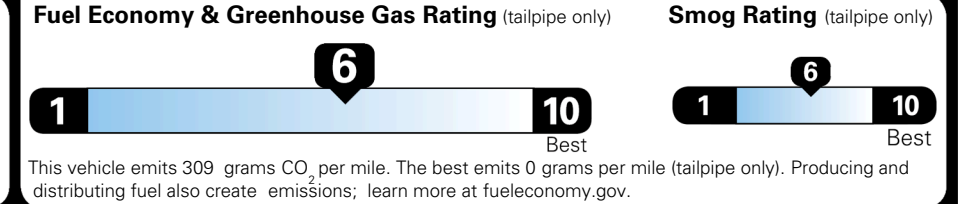

\$800.00
 \$200.00
 \$140.00

\$ 31,325.00

EPA DOT Fuel Economy and Environment

Gasoline Vehicle

You save \$0
 in fuel costs over 5 years compared to the average new vehicle.

Annual fuel cost \$1,700

Actual results will vary for many reasons, including driving conditions and how you drive and maintain your vehicle. The average new vehicle gets 29 MPG and costs \$8,500 to fuel over 5 years. Cost estimates are based on 15,000 miles per year at \$ 3.30 per gallon. MPGe is miles per gasoline gallon equivalent. Vehicle emissions are a significant cause of climate change and smog.