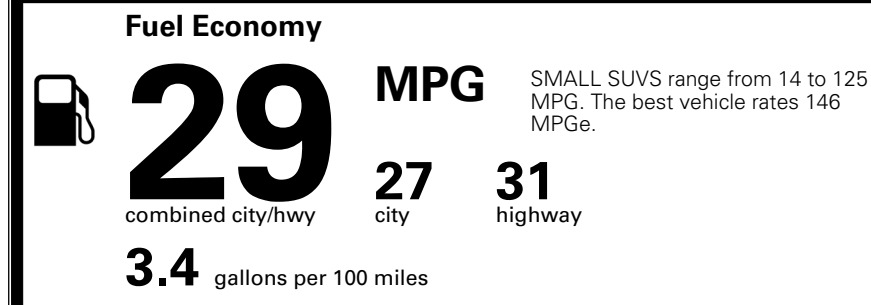

MANUFACTURER'S SUGGESTED RETAIL PRICE ▶

COMPARE EX AWD FEATURES

Added to/in place of standard S AWD features

- Smart Power Liftgate
- 10.25" Instrument Display
- SynTex Seating Material
- Heated Front Seats
- Power Driver's Seat w/ Power Lumbar
- Dual Illuminated Vanity Mirrors
- Wireless Phone Charger
- Cargo Cover
- Parking Distance Warning - Reverse

ADDITIONAL INSTALLED EQUIPMENT:
(In addition to or in place of standard features)
Fusion Black Paint
Carpeted Floor Mats

MSRP INCLUDING OPTIONS

INLAND FREIGHT AND HANDLING

TOTAL MANUFACTURER'S SUGGESTED RETAIL PRICE ▶

TOTAL ADDITIONAL WEIGHT: 5.8

$ 28,690.00

Included
Included
Included
Included
Included
Included
Included
Included
Included

$395.00
$200.00

$ 29,285.00

$ 1,495.00

$ 30,780.00

EPA DOT Fuel Economy and Environment

Gasoline Vehicle

You save $0
in fuel costs over 5 years compared to the average new vehicle.

Annual fuel cost $1,700