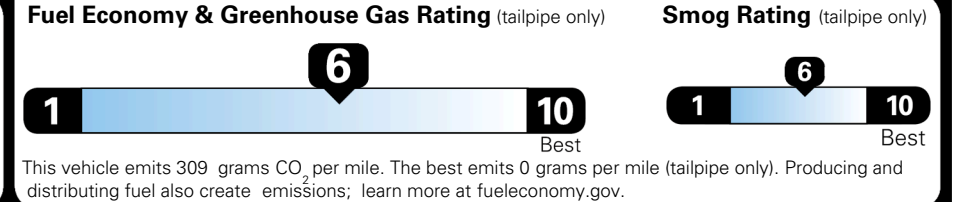

Actual results will vary for many reasons, including driving conditions and how you drive and maintain your vehicle. The average new vehicle gets 29 MPG and costs $8,500 to fuel over 5 years. Cost estimates are based on 15,000 miles per year at $ 3.30 per gallon. MPGe is miles per gasoline gallon equivalent. Vehicle emissions are a significant cause of climate change and smog.

fueleconomy.gov

Calculate personalized estimates and compare vehicles