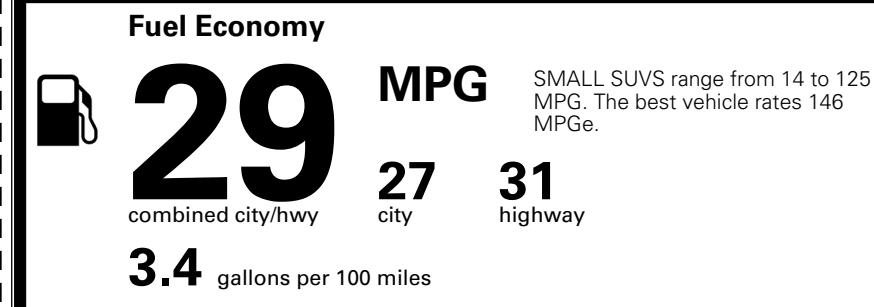

\$ 28,690.00

Included
 Included
 Included
 Included
 Included
 Included
 Included
 Included
 Included

\$200.00

\$ 28,890.00

\$ 1,495.00

\$ 30,385.00

EPA DOT Fuel Economy and Environment

Gasoline Vehicle