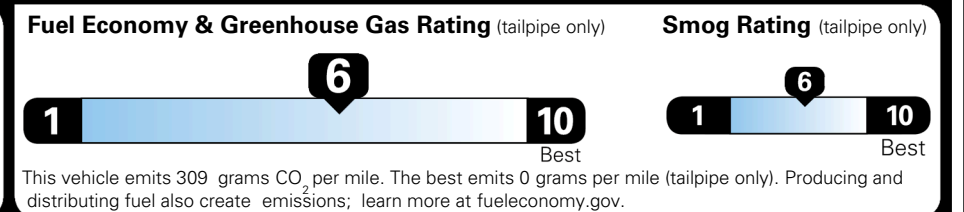

Actual results will vary for many reasons, including driving conditions and how you drive and maintain your vehicle. The average new vehicle gets 29 MPG and costs $8,500 to fuel over 5 years. Cost estimates are based on 15,000 miles per year at $ 3.30 per gallon. MPGe is miles per gasoline gallon equivalent. Vehicle emissions are a significant cause of climate change and smog.

fueleconomy.gov

Calculate personalized estimates and compare vehicles