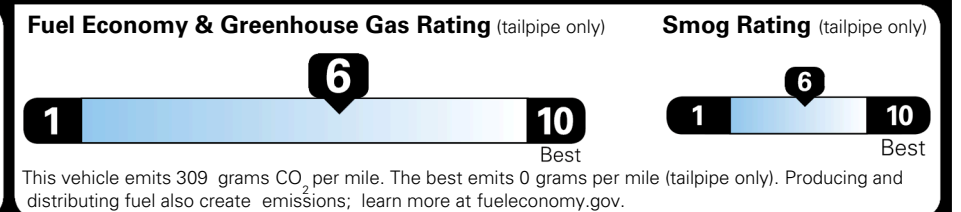

Actual results will vary for many reasons, including driving conditions and how you drive and maintain your vehicle. The average new vehicle gets 29 MPG and costs $8,500 to fuel over 5 years. Cost estimates are based on 15,000 miles per year at $ 3.30 per gallon. MPGe is miles per gasoline gallon equivalent. Vehicle emissions are a significant cause of climate change and smog.

fueleconomy.gov

Calculate personalized estimates and compare vehicles