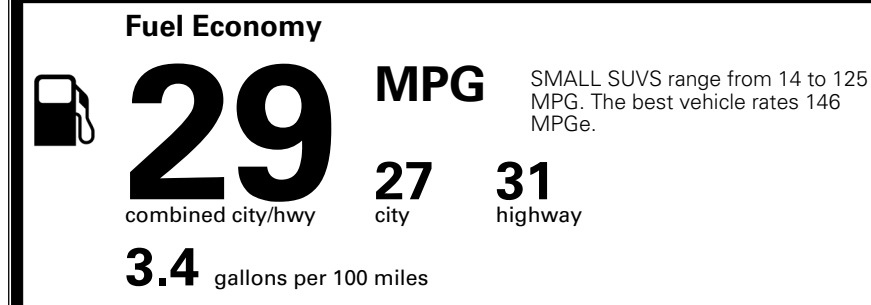

\$ 28,690.00

Included
 Included
 Included
 Included
 Included
 Included
 Included
 Included
 Included
 Included

\$200.00

\$ 28,890.00

\$ 1,495.00

\$ 30,385.00

EPA DOT Fuel Economy and Environment

Gasoline Vehicle