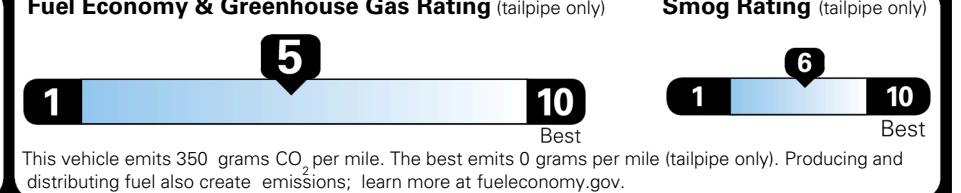

EPA DOT Fuel Economy and Environment

Gasoline Vehicle

You spend **\$1,500** more in fuel costs over 5 years compared to the average new vehicle.

Annual fuel cost **\$2,000**

Actual results will vary for many reasons, including driving conditions and how you drive and maintain your vehicle. The average new vehicle gets 29 MPG and costs \$8,500 to fuel over 5 years. Cost estimates are based on 15,000 miles per year at \$ 3.30 per gallon. MPGe is miles per gasoline gallon equivalent. Vehicle emissions are a significant cause of climate change and smog.