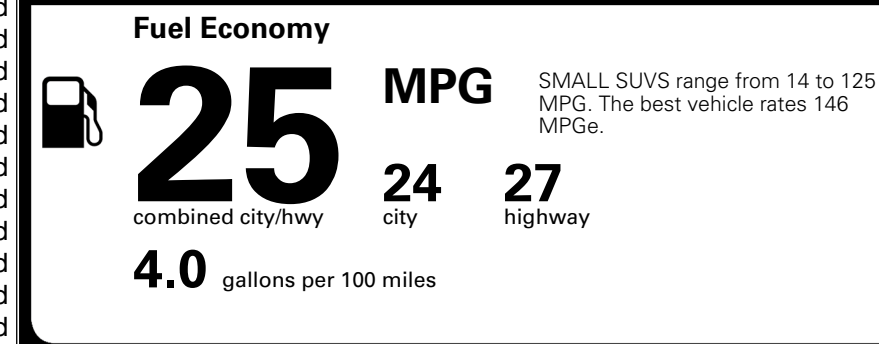

EPA DOT Fuel Economy and Environment

Gasoline Vehicle

You spend **$1,500** more in fuel costs over 5 years compared to the average new vehicle.

Annual fuel cost **$2,000**