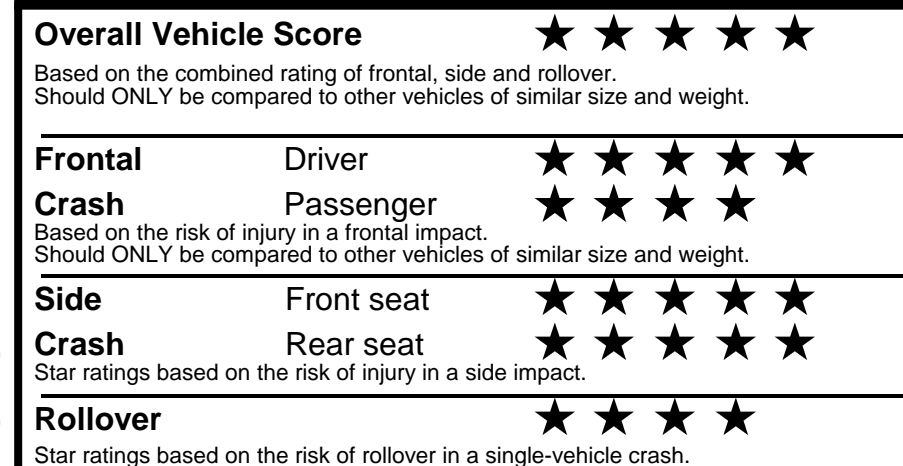

fueleconomy.gov

Calculate personalized estimates and compare vehicles

GOVERNMENT 5-STAR SAFETY RATINGS

Star ratings range from 1 to 5 stars (★★★★★) with 5 being the highest. Source: National Highway Traffic Safety Administration (NHTSA). www.safercar.gov or 1-888-327-4236