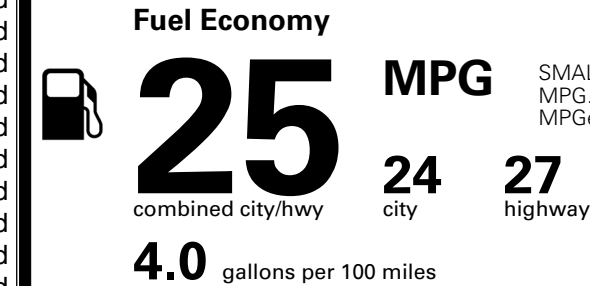

## EPA DOT Fuel Economy and Environment

Gasoline Vehicle

SMALL SUVs range from 14 to 125 MPG. The best vehicle rates 146 MPGe.

You spend  
**\$1,500**  
 more in fuel costs  
 over 5 years  
 compared to the  
 average new vehicle.