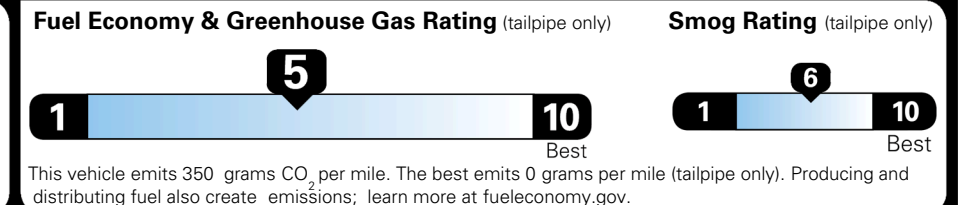

Actual results will vary for many reasons, including driving conditions and how you drive and maintain your vehicle. The average new vehicle gets 29 MPG and costs $8,500 to fuel over 5 years. Cost estimates are based on 15,000 miles per year at $ 3.30 per gallon. MPGe is miles per gasoline gallon equivalent. Vehicle emissions are a significant cause of climate change and smog.

fueleconomy.gov

Calculate personalized estimates and compare vehicles

GOVERNMENT 5-STAR SAFETY RATINGS

Overall Vehicle Score ★ ★ ★ ★ ★

Based on the combined rating of frontal, side and rollover. Should ONLY be compared to other vehicles of similar size and weight.

Frontal Driver ★ ★ ★ ★ ★

Crash Passenger ★ ★ ★ ★ ★

Based on the risk of injury in a frontal impact. Should ONLY be compared to other vehicles of similar size and weight.

Side Front seat ★ ★ ★ ★ ★

Crash Rear seat ★ ★ ★ ★ ★

Star ratings based on the risk of injury in a side impact.

Rollover ★ ★ ★ ★ ★

Star ratings based on the risk of rollover in a single-vehicle crash.

Star ratings range from 1 to 5 stars (★★★★★) with 5 being the highest.

Source: National Highway Traffic Safety Administration (NHTSA).

www.safercar.gov or 1-888-327-4236

Manufacturer's suggested retail price includes Manufacturer's recommended pre-delivery service. License and title fees, state and local taxes and other dealer installed options and accessories are not included in the manufacturer's suggested retail price.

PARTS CONTENT INFORMATION

FOR VEHICLES IN THIS CAR LINE U.S./CANADIAN PARTS CONTENT: 3 %

MAJOR SOURCES OF FOREIGN PARTS: KOREA: 90%

NOTE: PARTS CONTENT DOES NOT INCLUDE FINAL ASSEMBLY, DISTRIBUTION, OR OTHER NON-PARTS COSTS.

FOR THIS VEHICLE FINAL ASSEMBLY POINT: GWANGJU, KOREA

COUNTRY OF ORIGIN

ENGINE (MOTOR): KOREA

TRANSMISSION: KOREA