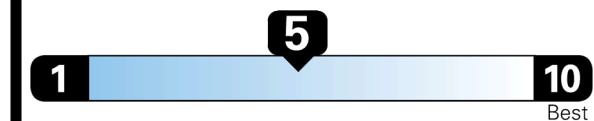

2026 SELTOS SX TURBO AWD

MODEL/OPT.CODE: KAC4485 / 10
EXTERIOR COLOR: CLEAR WHITE / BLACK ROOF
INTERIOR COLOR: BLACK
VEHICLE ID NUMBER: KNDETCA73T7942405
PORT OF ENTRY: PHILADELPHIA

Sold To: WV015
A & B Kia
100 MARSHALL STREET
BENWOOD WV 26031

Ship To: WV015

STANDARD FEATURES

STANDARD EX AWD FEATURES

MECHANICAL
Torque Vectoring All-Wheel Drive w/ Center Lock Drive Mode Select

ADVANCED DRIVER-ASSISTANCE SYSTEMS

Forward Collision-Avoidance Assist
Lane Keeping Assist & Lane Following Assist
Lane Departure Warning & Safe Exit Warning
Driver Attention Warning & High Beam Assist
Blind-Spot Collision Warning
Rear Cross-Traffic Collision-Avoidance Assist
Parking Distance Warning - Reverse

SAFETY

Dual Front Advanced Airbags
Dual Front Seat-Mounted Side & Full-Length Curtain Airbags

INTERIOR, COMFORT & CONVENIENCE

Dual 10.25" Screen Panoramic Display w/ Navigation
Android Auto and Apple CarPlay
Kia Connect w/Comp 3-Yr Ultimate.* Where Available**
SIRIUSXM® w/Free 3-Mo. Subscription*
Rear View Camera with Dynamic Guidelines
Smart Key w/ Push Button & Remote Start
Wireless Charger (Front) / Front & Rear USB Charge Ports
SynTex Seating Material
Power Driver's Seat w/ Power Lumbar
Heated Front Seats
60/40 Split-Folding and Reclining Rear Seats
Automatic Climate Control w/Auto Defogger
Leather-Wrapped Steering Wheel and Shift Knob
LED Interior Lighting
Rear Occupant Alert (without Sensors)

EXTERIOR

17" Machine Finished Alloy Wheels
Smart Power Liftgate
Heated Outside Mirrors w/ LED Turn Signals
Upgraded Grille w/LED Positioning Lights
LED Rear Combination Lights & Daytime Running Lights
Front Fog Lights
Roof Rails, Rear Spoiler, and Rear Privacy Glass
Compact Spare Tire

WARRANTY