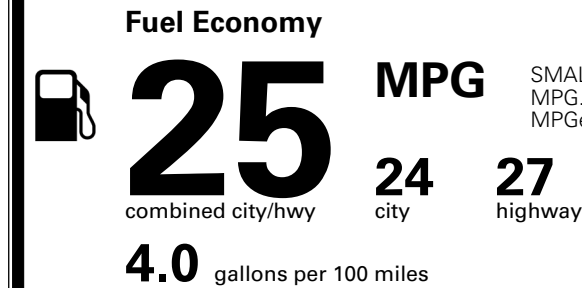

## EPA DOT Fuel Economy and Environment

Gasoline Vehicle

SMALL SUVs range from 14 to 125 MPG. The best vehicle rates 146 MPGe.

You spend  
**\$1,500**  
 more in fuel costs over 5 years compared to the average new vehicle.