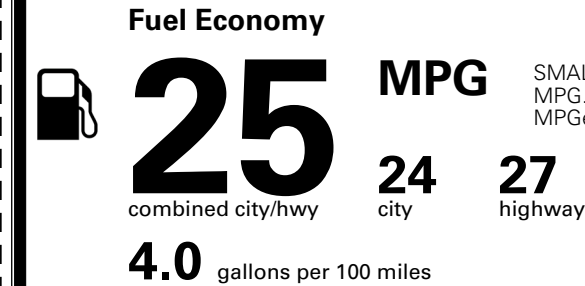

## EPA DOT Fuel Economy and Environment

Gasoline Vehicle

SMALL SUVs range from 14 to 125 MPG. The best vehicle rates 146 MPGe.

You spend  
**\$1,500**  
 more in fuel costs  
 over 5 years  
 compared to the  
 average new vehicle.