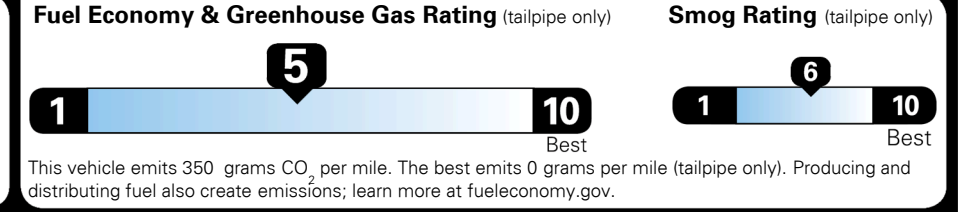

EPA DOT Fuel Economy and Environment

Gasoline Vehicle

You spend \$1,500 more in fuel costs over 5 years
 compared to the average new vehicle.

Annual fuel cost \$2,000

Actual results will vary for many reasons, including driving conditions and how you drive and maintain your vehicle. The average new vehicle gets 29 MPG and costs \$8,500 to fuel over 5 years. Cost estimates are based on 15,000 miles per year at \$ 3.30 per gallon. MPGe is miles per gasoline gallon equivalent. Vehicle emissions are a significant cause of climate change and smog.