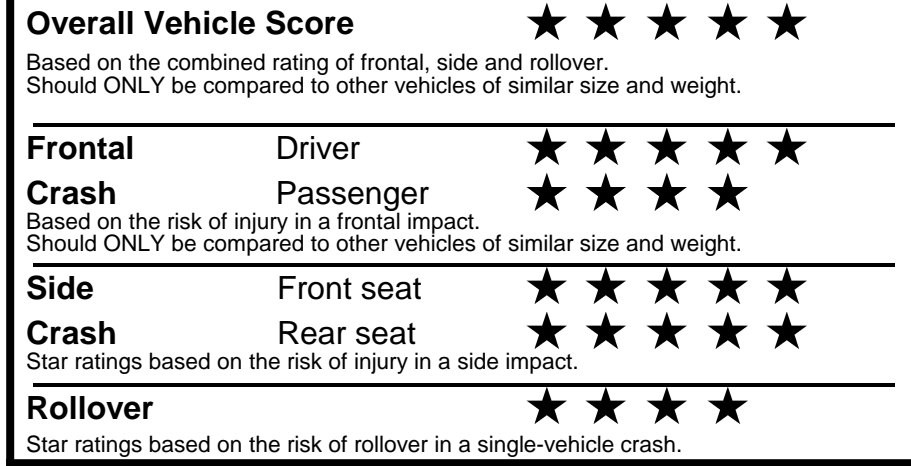

fueleconomy.gov
 Calculate personalized estimates and compare vehicles

GOVERNMENT 5-STAR SAFETY RATINGS

Star ratings range from 1 to 5 stars (★★★★★) with 5 being the highest.
 Source: National Highway Traffic Safety Administration (NHTSA).
www.safercar.gov or 1-888-327-4236