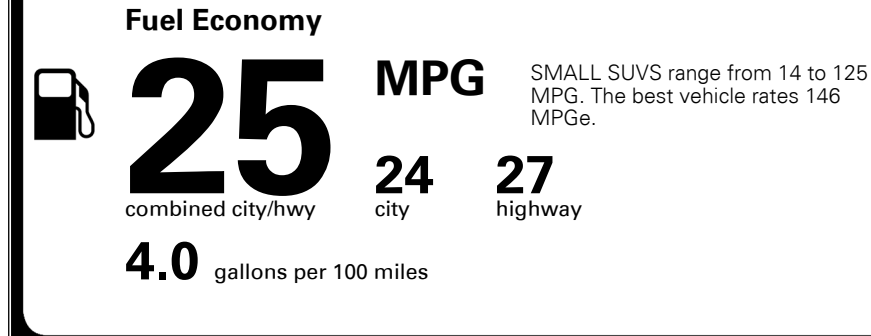

Included
Included
Included
Included
Included
Included
Included
Included
Included
Included

ADDITIONAL INSTALLED EQUIPMENT: (In addition to or in place of standard features)

Snow White Pearl Paint
SX Sunroof Package
- Power Sunroof with Sunshade
- Ventilated Front Seats
- Smartphone Digital Key* (Requires Kia Connect**)
Carpeted Floor Mats
Cargo Net, Floor Style
Cargo Tray, Reversible

$395.00
$800.00

$190.00
$60.00
$140.00

MSRP INCLUDING OPTIONS

$ 32,975.00

INLAND FREIGHT AND HANDLING

$ 1,395.00

TOTAL MANUFACTURER'S SUGGESTED RETAIL PRICE ▶

$ 34,370.00

TOTAL ADDITIONAL WEIGHT: 9.7

*Additional terms and conditions apply.
**Kia Connect may be currently unavailable for some Model Year 2022 and newer vehicles sold or purchased in Massachusetts; please see owners.kia.com for more information.
NOTE: When you purchase this vehicle, Kia America, Inc. collects personal information you provide to the dealership. For information on our collection and use of personal information and your rights, please see our Privacy Policy on www.kia.com.

EPA DOT Fuel Economy and Environment

Gasoline Vehicle

You spend $1,500 more in fuel costs over 5 years
compared to the average new vehicle.

Annual fuel cost $2,000