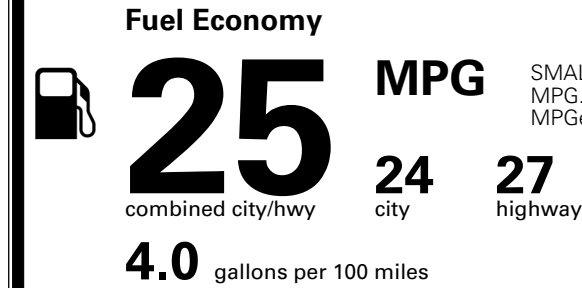

## EPA DOT Fuel Economy and Environment

Gasoline Vehicle

SMALL SUVs range from 14 to 125 MPG. The best vehicle rates 146 MPGe.

**You spend \$1,500 more in fuel costs over 5 years** compared to the average new vehicle.