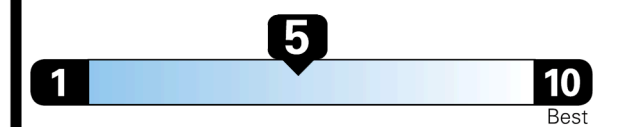

Fuel Economy & Greenhouse Gas Rating (tailpipe only)