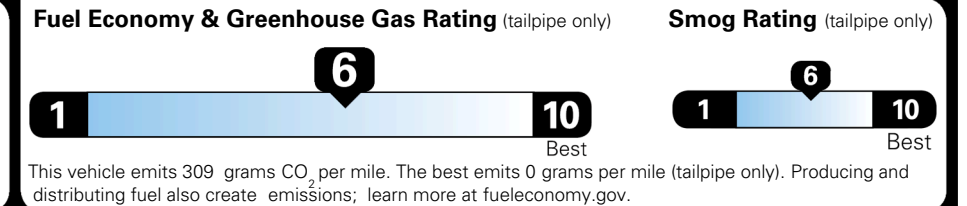

Actual results will vary for many reasons, including driving conditions and how you drive and maintain your vehicle. The average new vehicle gets 29 MPG and costs $8,500 to fuel over 5 years. Cost estimates are based on 15,000 miles per year at $ 3.30 per gallon. MPGe is miles per gasoline gallon equivalent. Vehicle emissions are a significant cause of climate change and smog.

fueleconomy.gov

Calculate personalized estimates and compare vehicles

GOVERNMENT 5-STAR SAFETY RATINGS

Overall Vehicle Score ★ ★ ★ ★ ★
Based on the combined rating of frontal, side and rollover. Should ONLY be compared to other vehicles of similar size and weight.

Frontal Driver ★ ★ ★ ★ ★
Crash Passenger ★ ★ ★ ★ ★
Based on the risk of injury in a frontal impact. Should ONLY be compared to other vehicles of similar size and weight.

Side Front seat ★ ★ ★ ★ ★
Crash Rear seat ★ ★ ★ ★ ★
Star ratings based on the risk of injury in a side impact.

Rollover ★ ★ ★ ★ ★
Star ratings based on the risk of rollover in a single-vehicle crash.

Star ratings range from 1 to 5 stars (★★★★★) with 5 being the highest.
Source: National Highway Traffic Safety Administration (NHTSA).
www.safercar.gov or 1-888-327-4236

Manufacturer's suggested retail price includes Manufacturer's recommended pre-delivery service. License and title fees, state and local taxes and other dealer installed options and accessories are not included in the manufacturer's suggested retail price.

PARTS CONTENT INFORMATION

FOR VEHICLES IN THIS CAR LINE U.S./CANADIAN PARTS CONTENT: 3 %

MAJOR SOURCES OF FOREIGN PARTS: KOREA: 90%

NOTE: PARTS CONTENT DOES NOT INCLUDE FINAL ASSEMBLY, DISTRIBUTION, OR OTHER NON-PARTS COSTS.

FOR THIS VEHICLE FINAL ASSEMBLY POINT: GWANGJU, KOREA

COUNTRY OF ORIGIN
ENGINE (MOTOR): KOREA
TRANSMISSION: KOREA