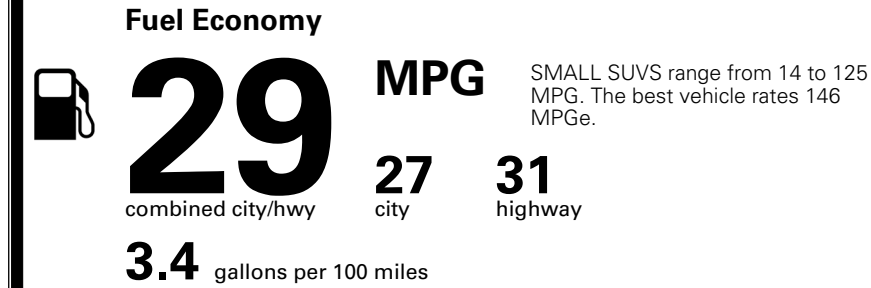

EXTERIOR
17" Machine Finished Alloy Wheels
Heated Outside Mirrors w/ LED Turn Signals
Upgraded Grille w/LED Positioning Lights
LED Rear Combination Lights & Daytime Running Lights
Front Fog Lights
Roof Rails, Rear Spoiler, and Rear Privacy Glass
Compact Spare Tire

WARRANTY
10 Year/100,000 Mile Limited Powertrain Warranty
5 Year/60,000 Mile Limited Basic Warranty
5 Year/60,000 Mile Roadside Assistance

*Additional terms and conditions apply.
**Kia Connect may be currently unavailable for some Model Year 2022 and newer vehicles sold or purchased in Massachusetts; please see owners.kia.com for more information.
NOTE: When you purchase this vehicle, Kia America, Inc. collects personal information you provide to the dealership. For information on our collection and use of personal information and your rights, please see our Privacy Policy on www.kia.com.

MANUFACTURER'S SUGGESTED RETAIL PRICE ▶

$ 26,990.00

ADDITIONAL INSTALLED EQUIPMENT:
(In addition to or in place of standard features)
Pluton Blue / Black Roof Paint $395.00
Carpeted Floor Mats $200.00

MSRP INCLUDING OPTIONS

$ 27,585.00

INLAND FREIGHT AND HANDLING

$ 1,495.00

TOTAL MANUFACTURER'S SUGGESTED RETAIL PRICE ▶

$ 29,080.00

TOTAL ADDITIONAL WEIGHT: 5.8

EPA DOT Fuel Economy and Environment

Gasoline Vehicle

You save $0
in fuel costs over 5 years compared to the average new vehicle.

Annual fuel cost $1,700