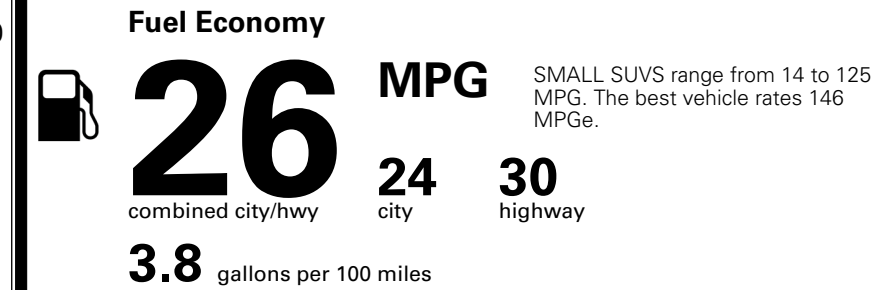

\$200.00

MSRP INCLUDING OPTIONS

\$ 30,790.00

INLAND FREIGHT AND HANDLING

\$ 1,495.00

TOTAL MANUFACTURER'S SUGGESTED RETAIL PRICE ▶

\$ 32,285.00

*Additional terms and conditions apply.
 **Kia Connect may be currently unavailable for some Model Year 2022 and newer vehicles sold or purchased in Massachusetts; please see owners.kia.com for more information.
 NOTE: When you purchase this vehicle, Kia America, Inc. collects personal information you provide to the dealership. For information on our collection and use of personal information and your rights, please see our Privacy Policy on www.kia.com.

TOTAL ADDITIONAL WEIGHT: 6.6

EPA DOT Fuel Economy and Environment

Gasoline Vehicle

You spend \$1,000 more in fuel costs over 5 years compared to the average new vehicle.

Annual fuel cost \$1,900

Actual results will vary for many reasons, including driving conditions and how you drive and maintain your vehicle. The average new vehicle gets 29 MPG and costs \$8,500 to fuel over 5 years. Cost estimates are based on 15,000 miles per year at \$ 3.30 per gallon. MPGe is miles per gasoline gallon equivalent. Vehicle emissions are a significant cause of climate change and smog.