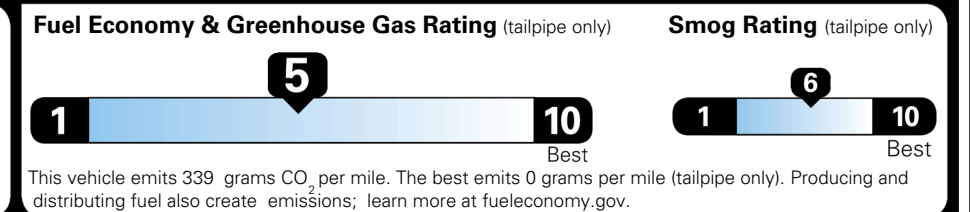

TOTAL ADDITIONAL WEIGHT: 6.6

EPA DOT Fuel Economy and Environment

Gasoline Vehicle

You spend \$1,000 more in fuel costs over 5 years compared to the average new vehicle.

Annual fuel cost \$1,900

Actual results will vary for many reasons, including driving conditions and how you drive and maintain your vehicle. The average new vehicle gets 29 MPG and costs \$8,500 to fuel over 5 years. Cost estimates are based on 15,000 miles per year at \$ 3.30 per gallon. MPGe is miles per gasoline gallon equivalent. Vehicle emissions are a significant cause of climate change and smog.