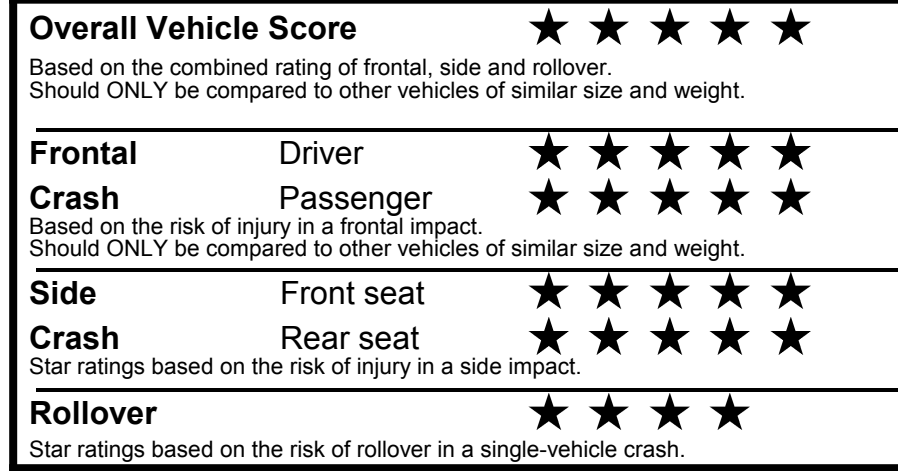

fueleconomy.gov

Calculate personalized estimates and compare vehicles

GOVERNMENT 5-STAR SAFETY RATINGS

Star ratings range from 1 to 5 stars (★★★★★) with 5 being the highest. Source: National Highway Traffic Safety Administration (NHTSA). www.safercar.gov or 1-888-327-4236