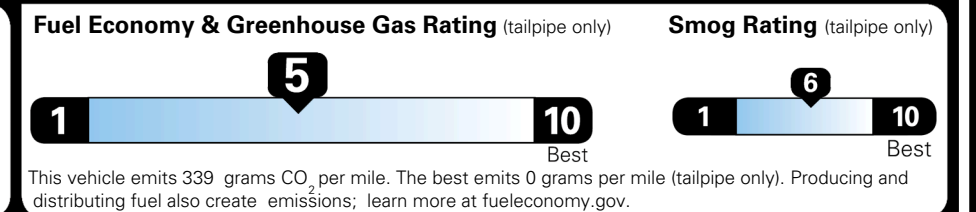

TOTAL ADDITIONAL WEIGHT: 10.4

EPA DOT Fuel Economy and Environment

Gasoline Vehicle

You spend \$1,000 more in fuel costs over 5 years compared to the average new vehicle.

Annual fuel cost \$1,900

Actual results will vary for many reasons, including driving conditions and how you drive and maintain your vehicle. The average new vehicle gets 29 MPG and costs \$8,500 to fuel over 5 years. Cost estimates are based on 15,000 miles per year at \$ 3.30 per gallon. MPGe is miles per gasoline gallon equivalent. Vehicle emissions are a significant cause of climate change and smog.