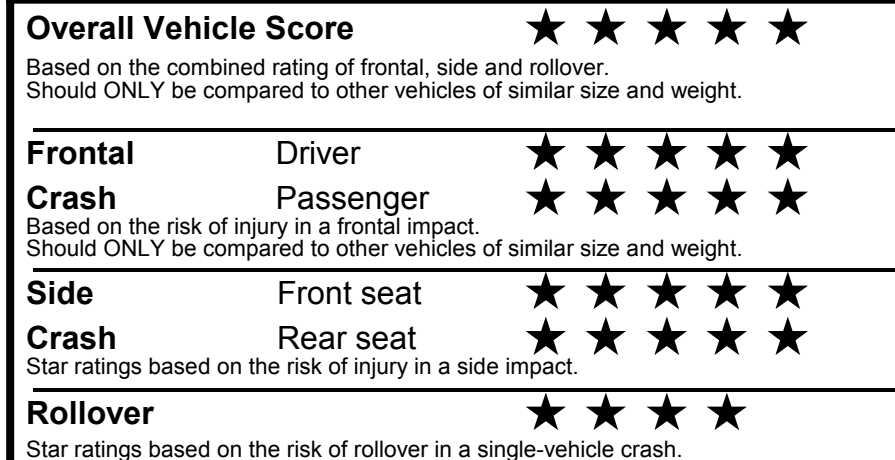

fueleconomy.gov

Calculate personalized estimates and compare vehicles

GOVERNMENT 5-STAR SAFETY RATINGS

Star ratings range from 1 to 5 stars (★★★★★) with 5 being the highest. Source: National Highway Traffic Safety Administration (NHTSA). www.safercar.gov or 1-888-327-4236